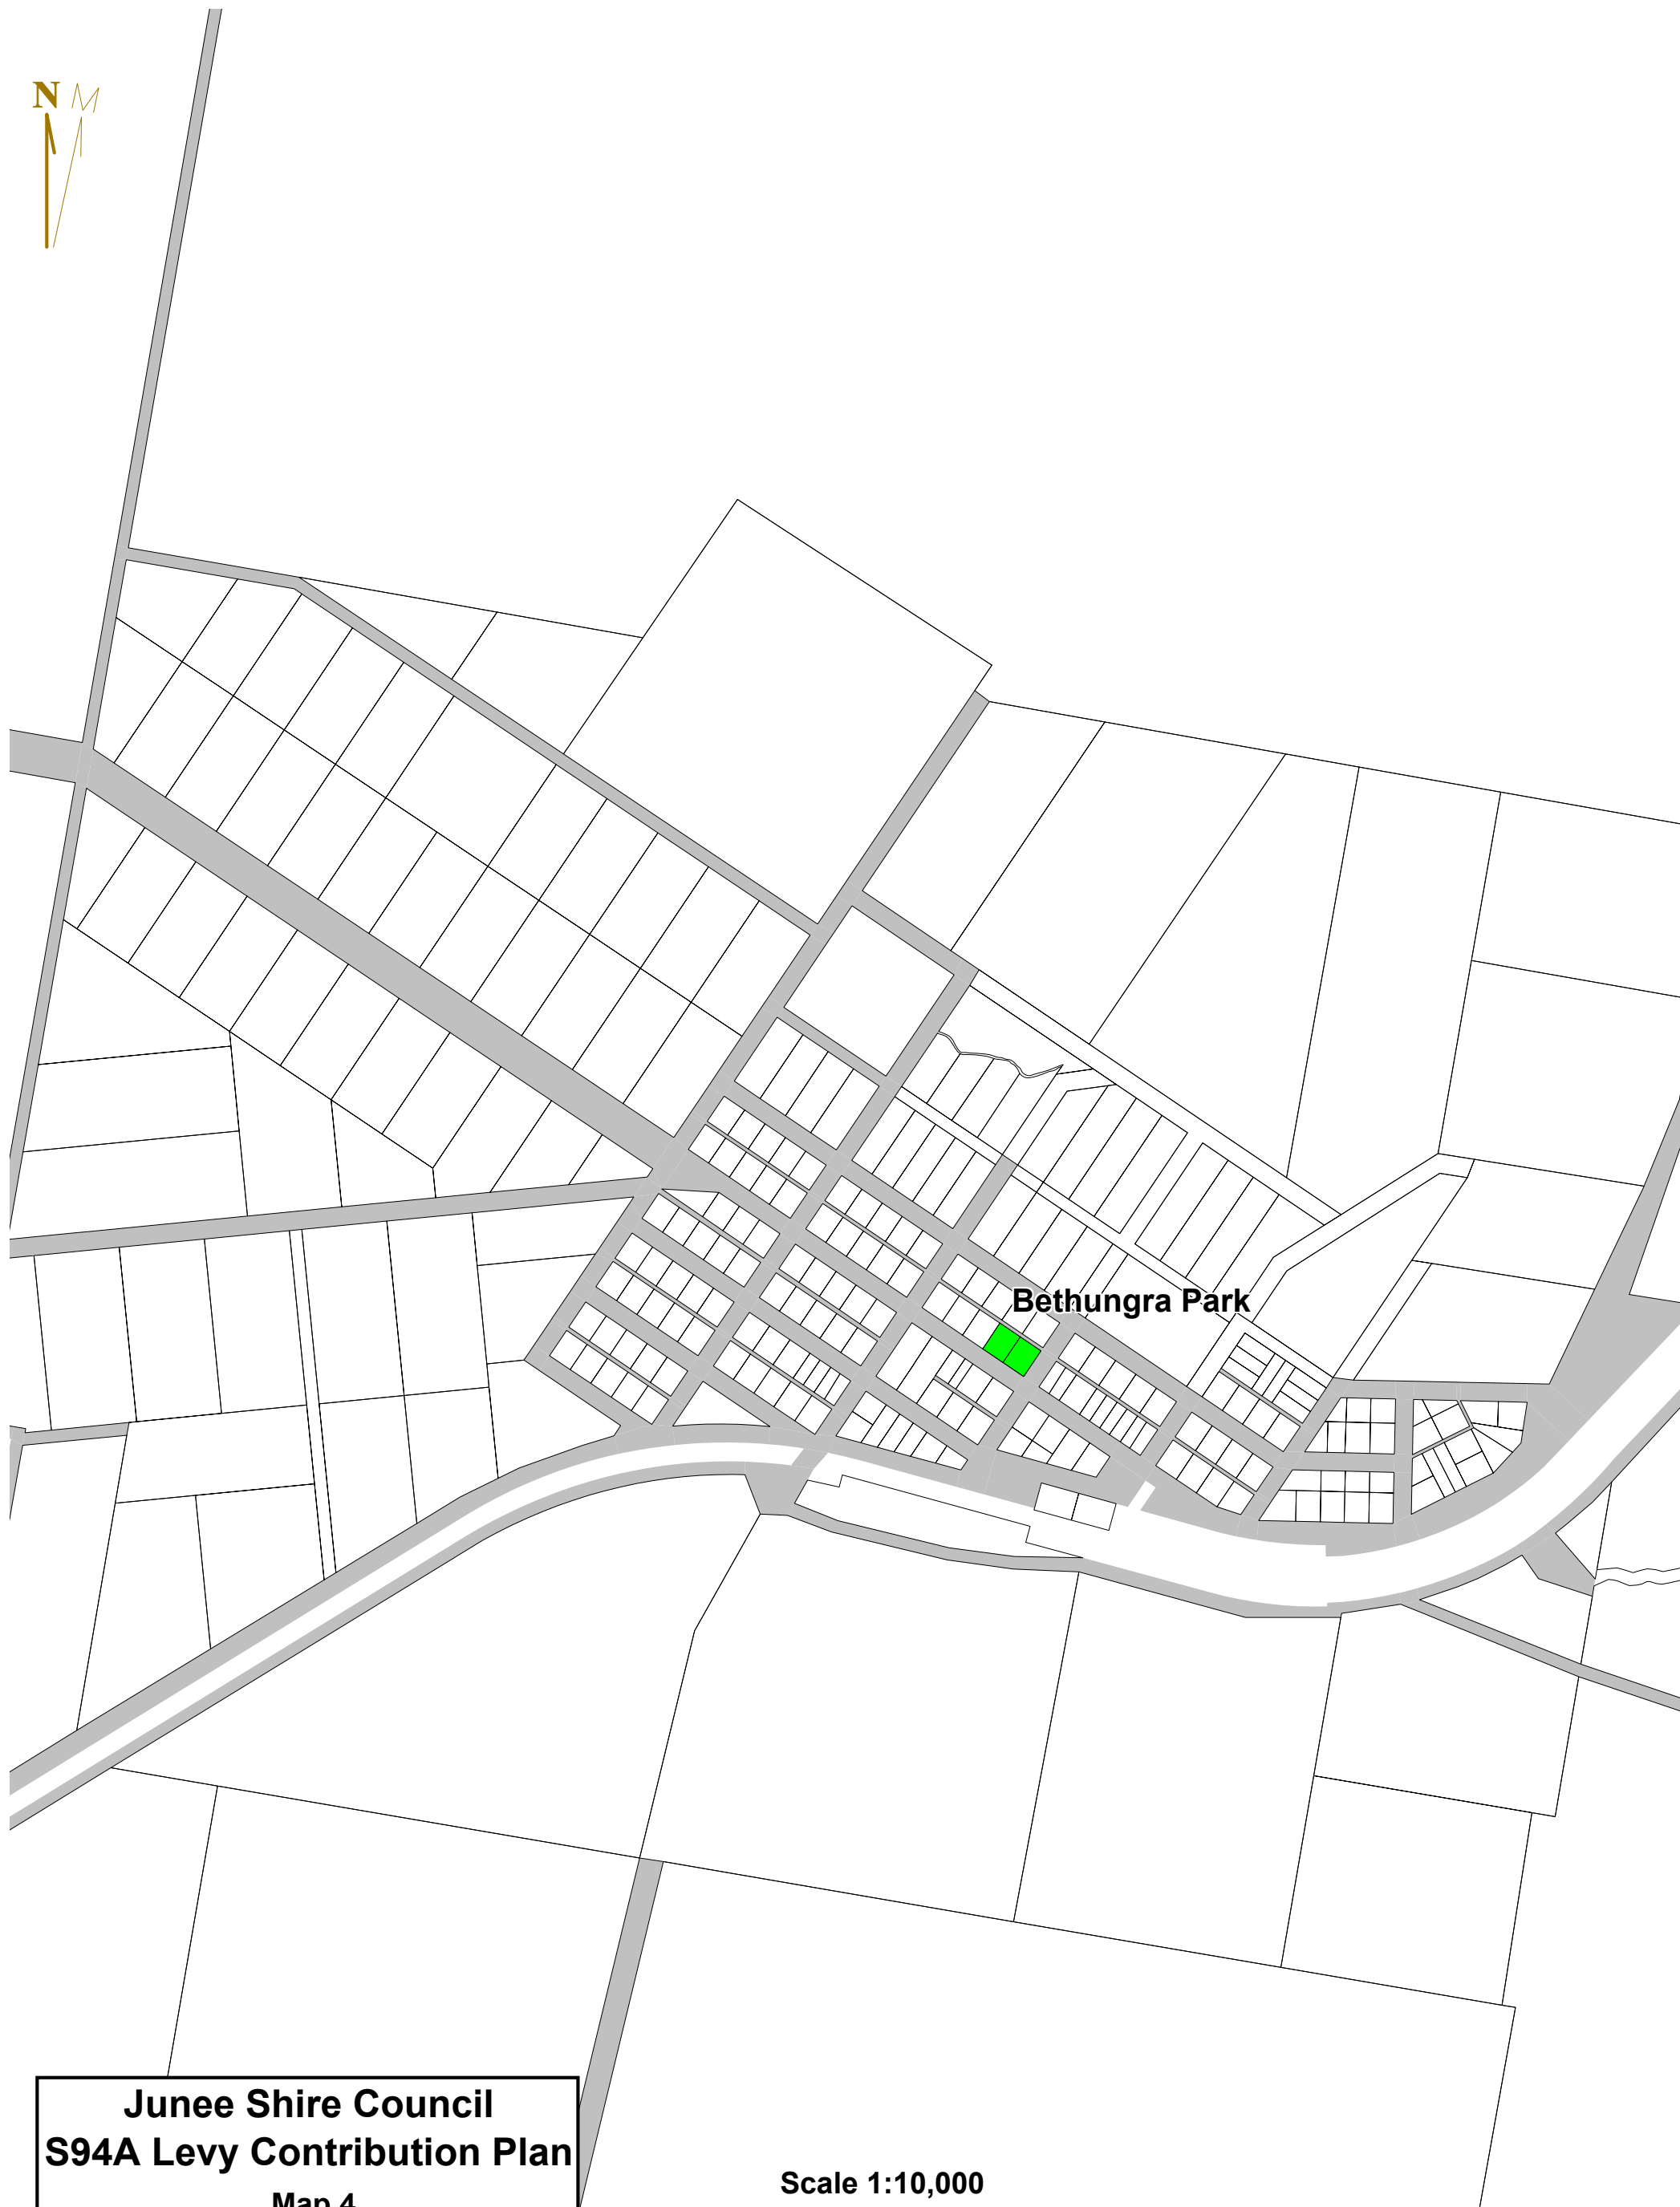

Junee Shire Council
S94A Levy Contribution Plan
Map 4
Open Space, Recreation
Bethungra

Scale 1:10,000

Will Barton
17 May 2006
Junee Shire Council
GDA94 UTM Zone 55