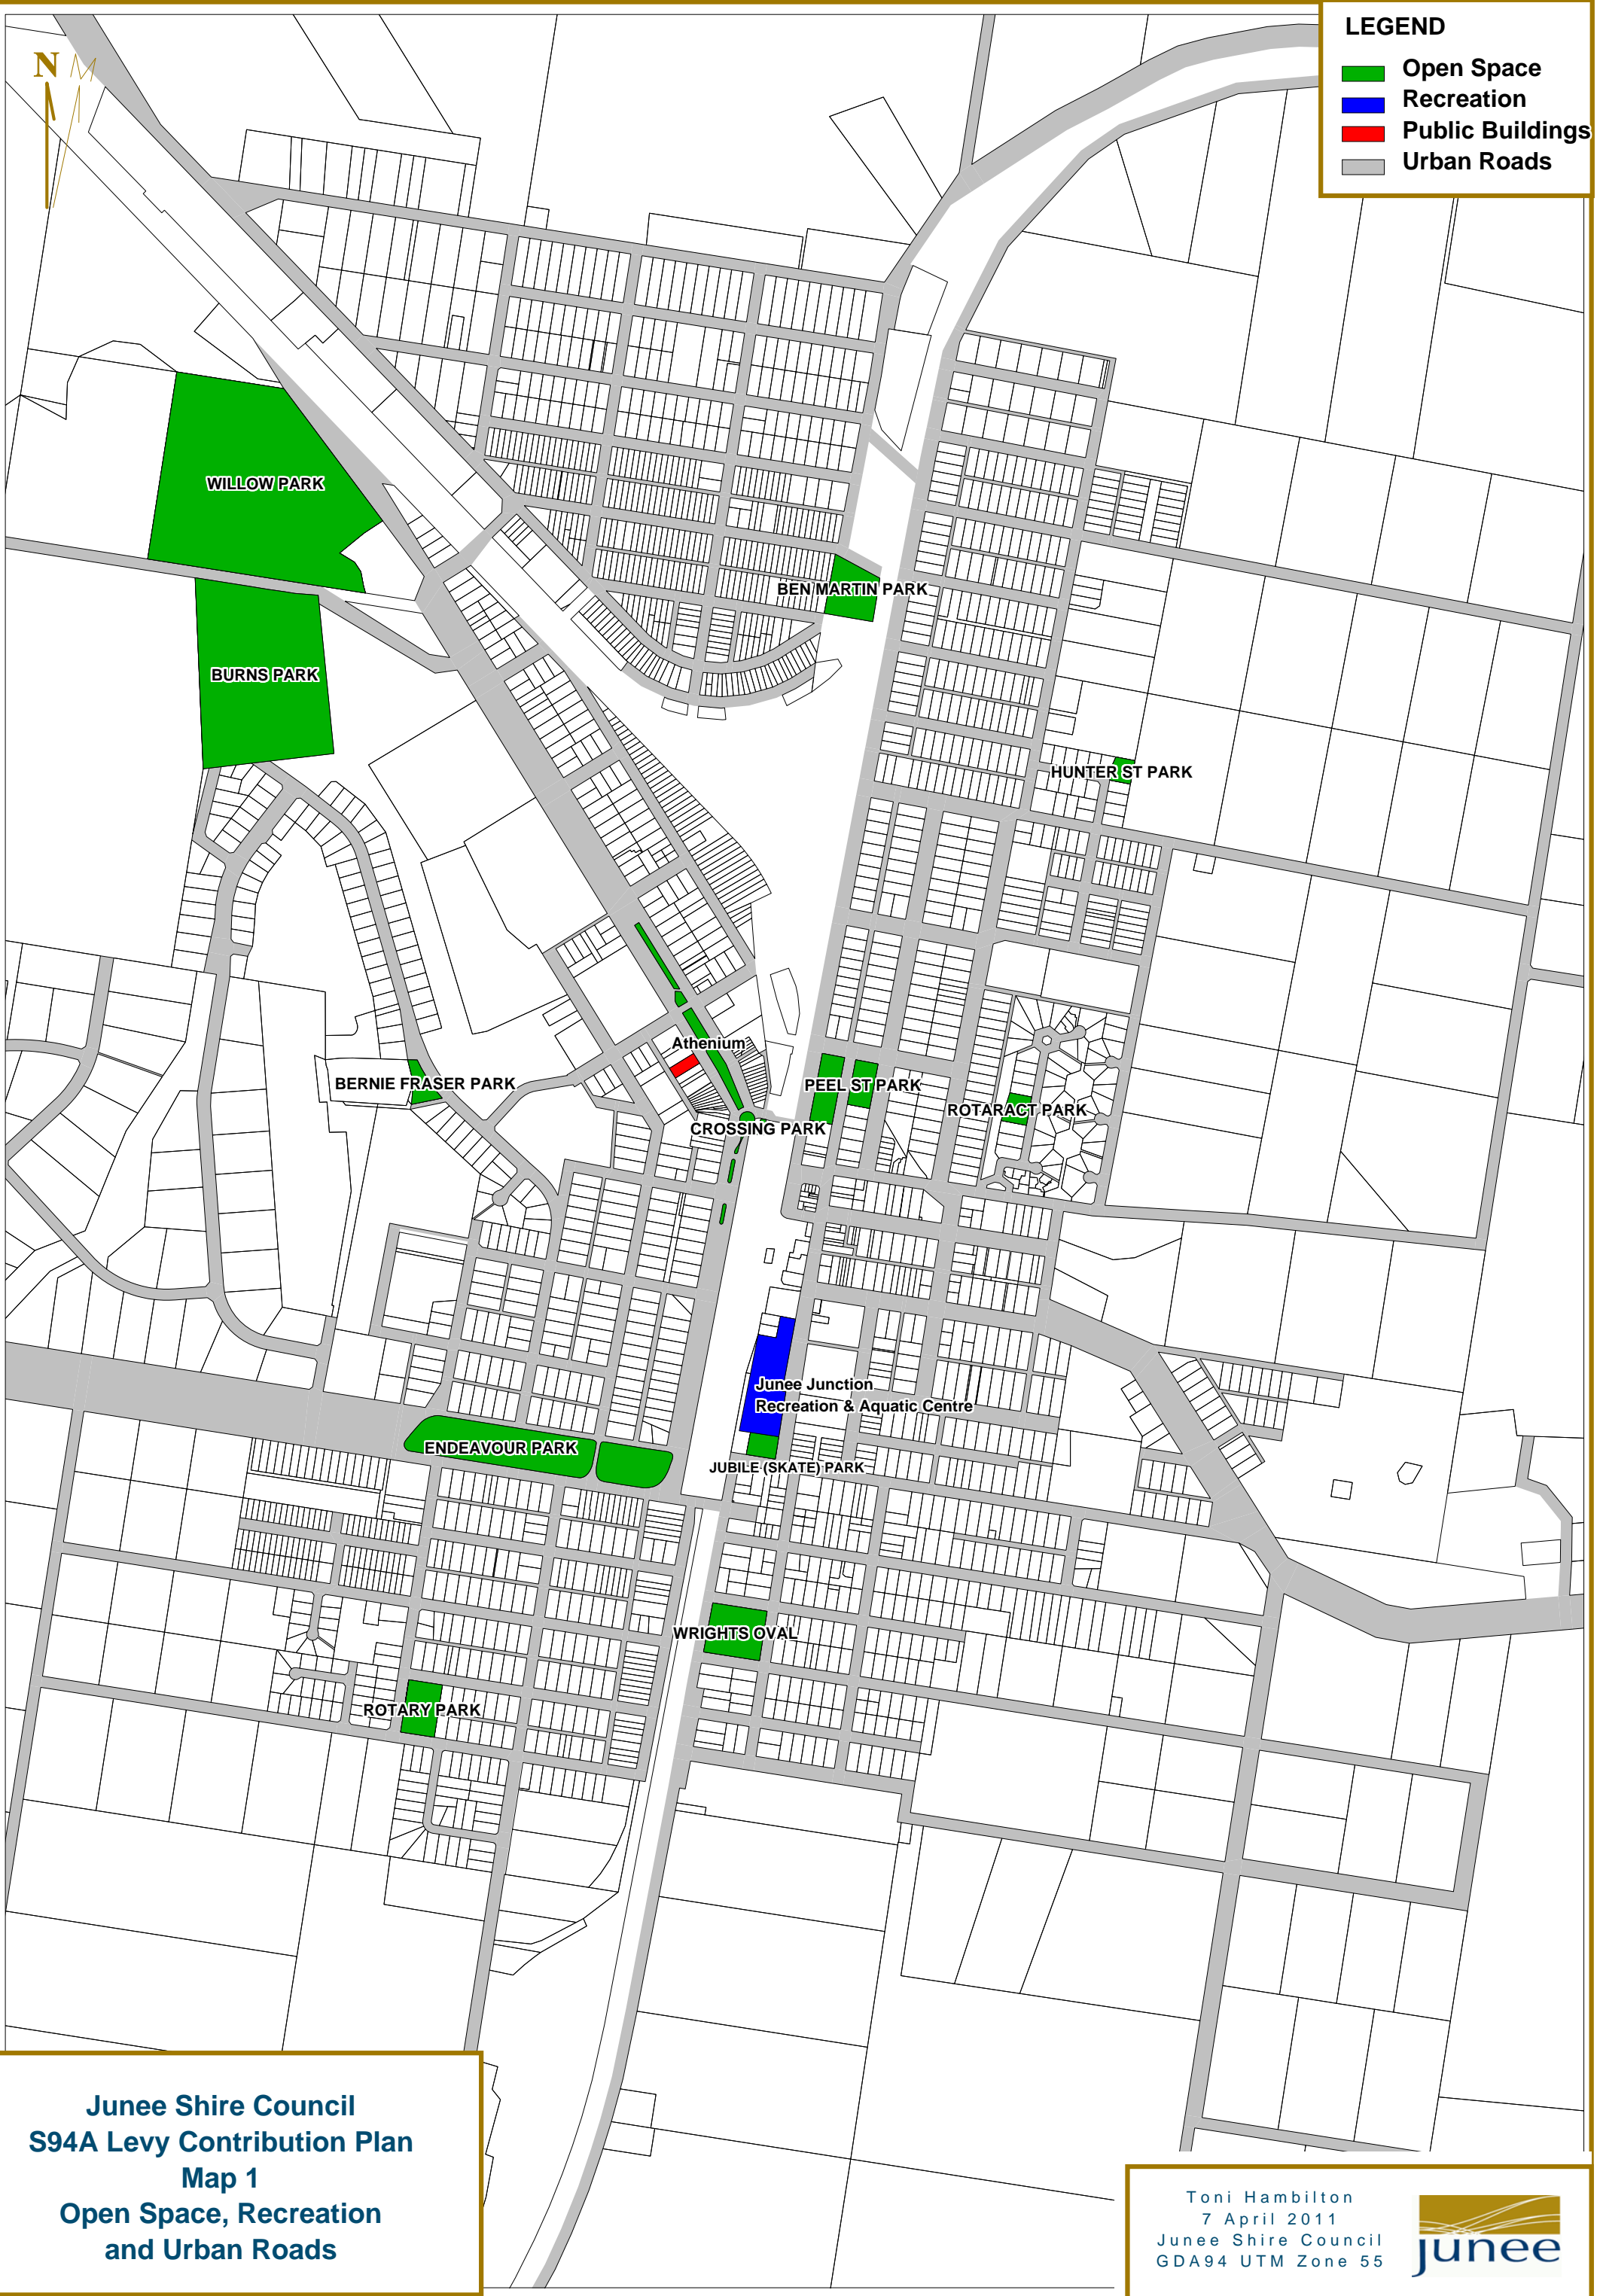

**LEGEND**

-  Open Space
-  Recreation
-  Public Buildings
-  Urban Roads

**Junee Shire Council  
S94A Levy Contribution Plan  
Map 1  
Open Space, Recreation  
and Urban Roads**

Toni Hamblton  
7 April 2011  
Junee Shire Council  
GDA94 UTM Zone 55

Old Junee Hall

**Junee Shire Council**  
**S94A Levy Contribution Plan**  
Map 2  
Open Space, Recreation  
And Urban Roads  
Old Junee

Will Barton  
17 May 2006  
Junee Shire Council  
GDA94 UTM Zone 55

**Junee Shire Council**  
**S94A Levy Contribution Plan**  
Map 3  
Open Space, Recreation  
Illabo

Will Barton  
17 May 2006  
Junee Shire Council  
GDA94 UTM Zone 55

**Junee Shire Council**  
**S94A Levy Contribution Plan**  
Map 4  
Open Space, Recreation  
Bethungra

Scale 1:10,000  
0 250 500  
metres

Will Barton  
18 May 2006  
Junee Shire Council  
GDA94 UTM Zone 55

**Legend**

- Unsealed (dashed line)
- Sealed (solid line)
- Regional/State (thick solid line)

**Junee Shire Council**  
**S94A Levy Contribution Plan**  
Map 7  
Rural Roads