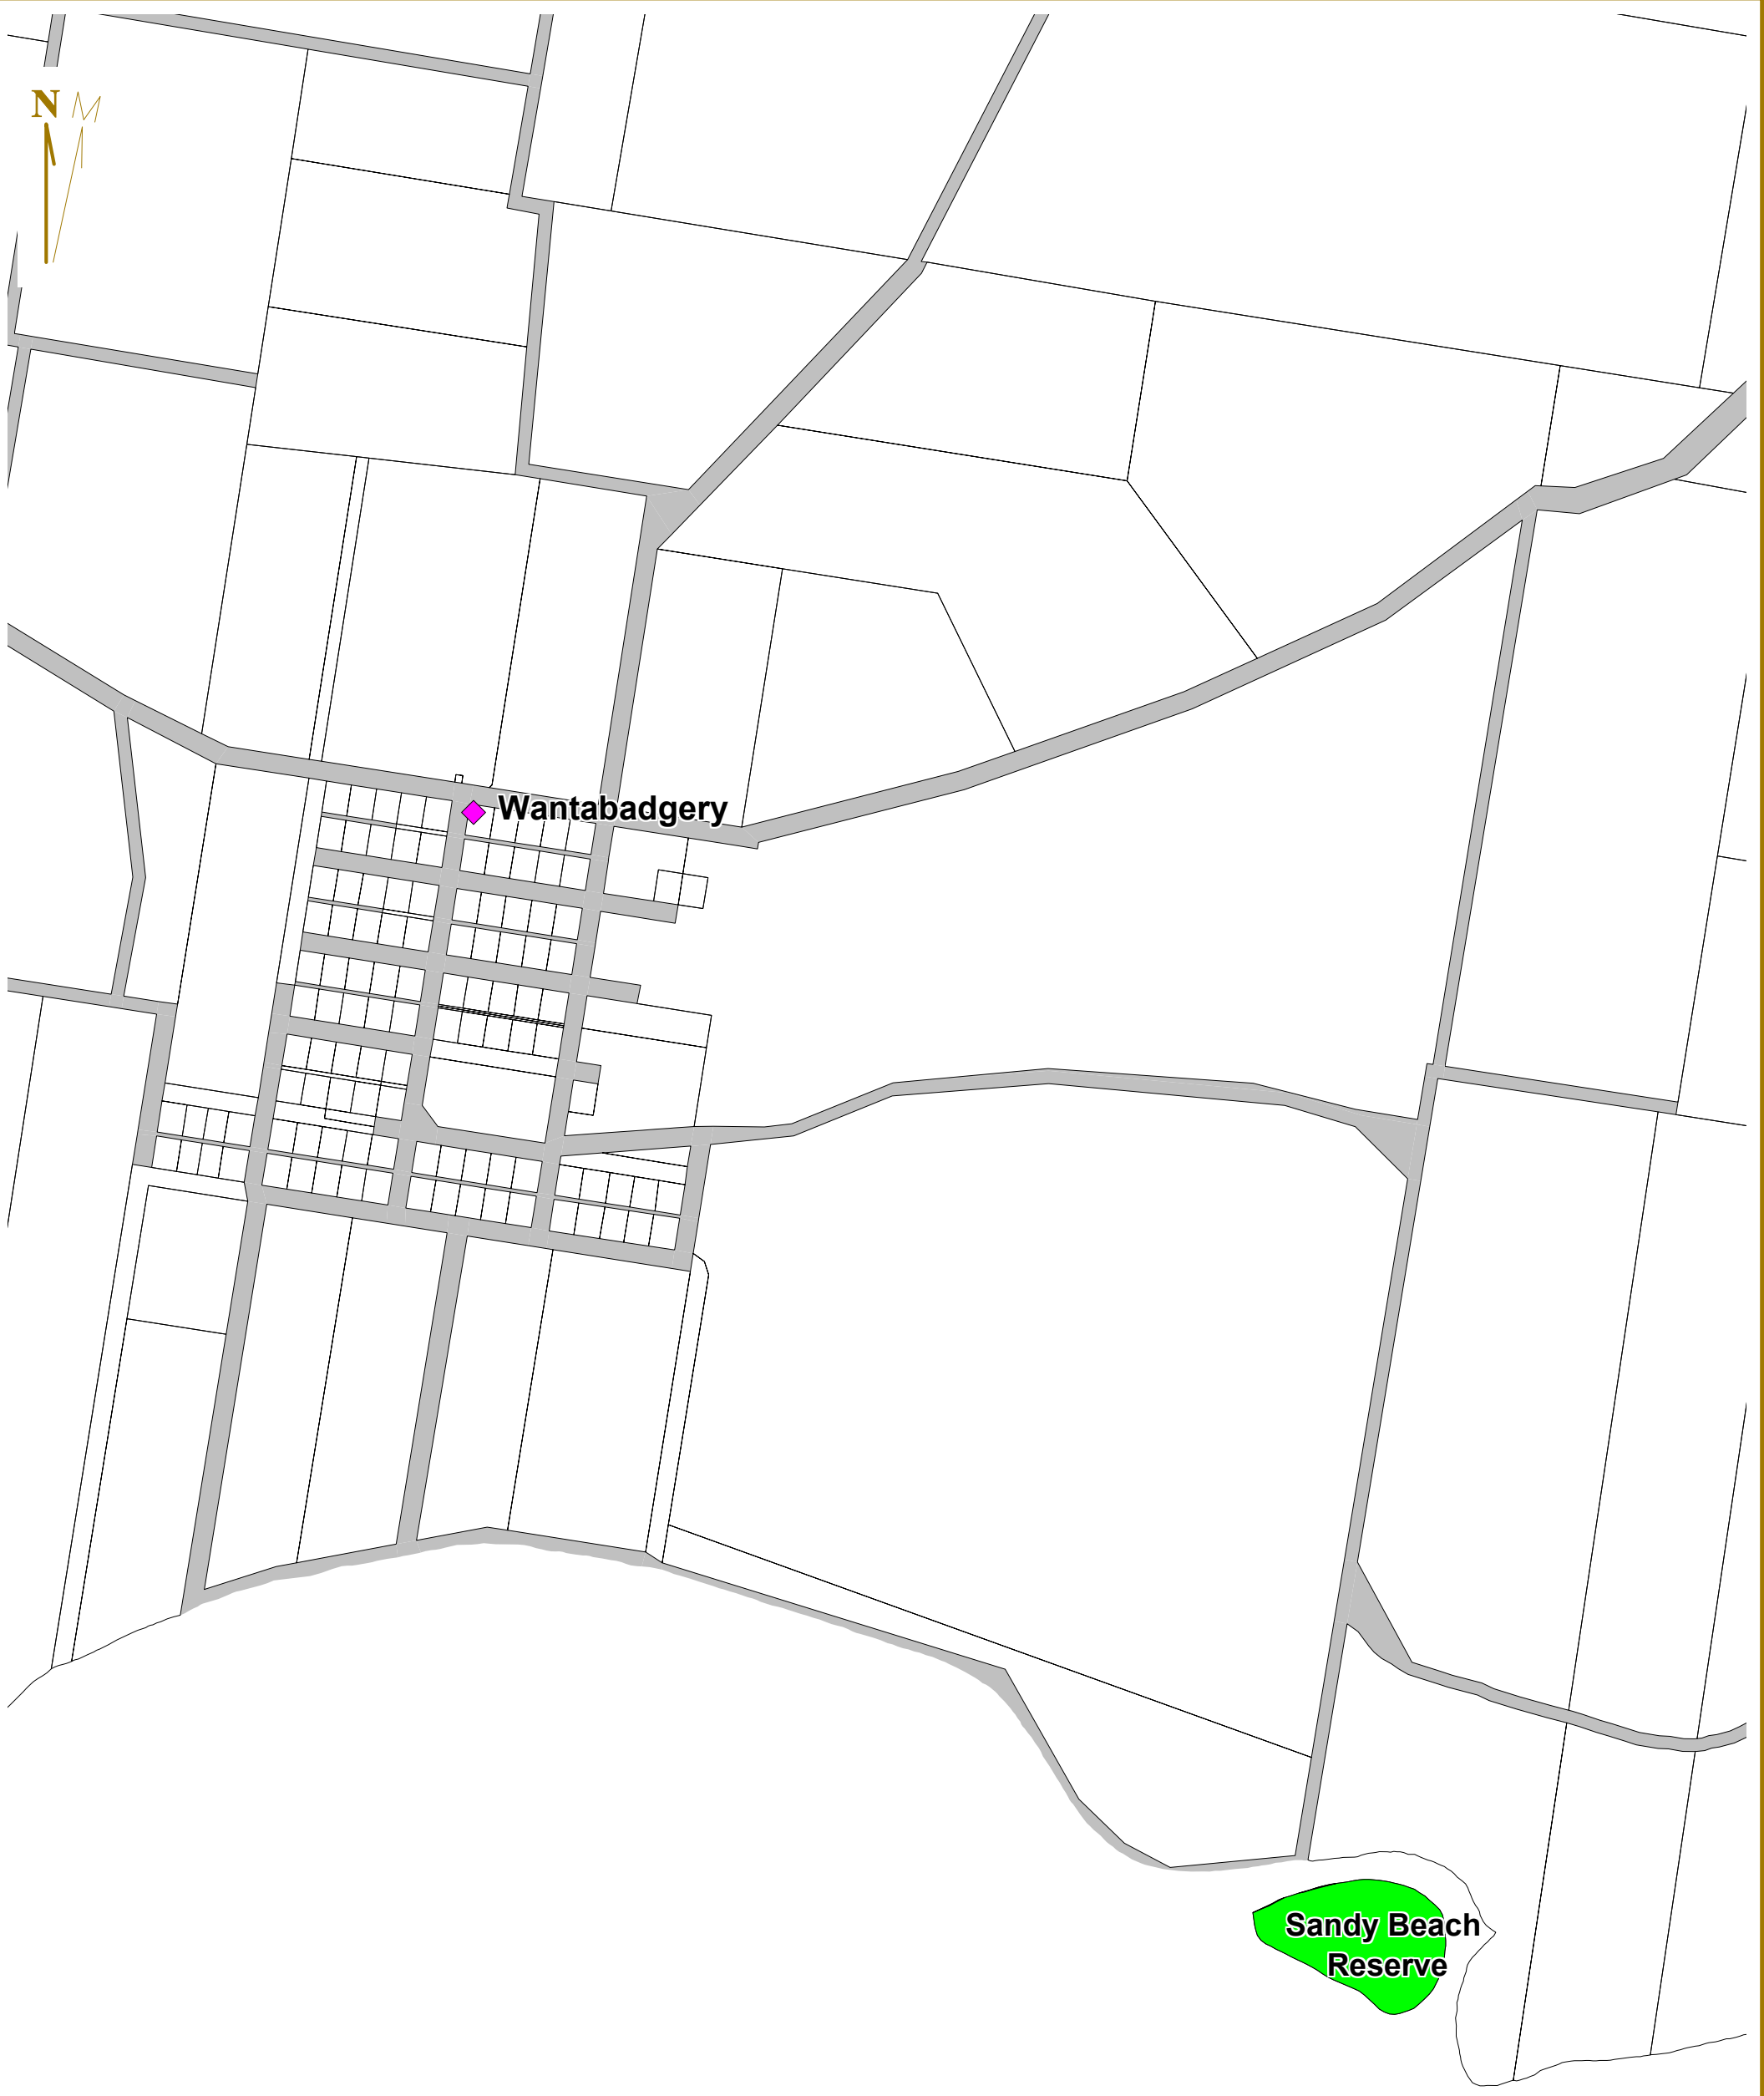

Junee Shire Council
S94A Levy Contribution Plan
Map 5
Open Space, Recreation
Wantabadgery

Scale 1:10,000

Sandy Beach Reserve

Will Barton
17 May 2006
Junee Shire Council
GDA94 UTM Zone 55