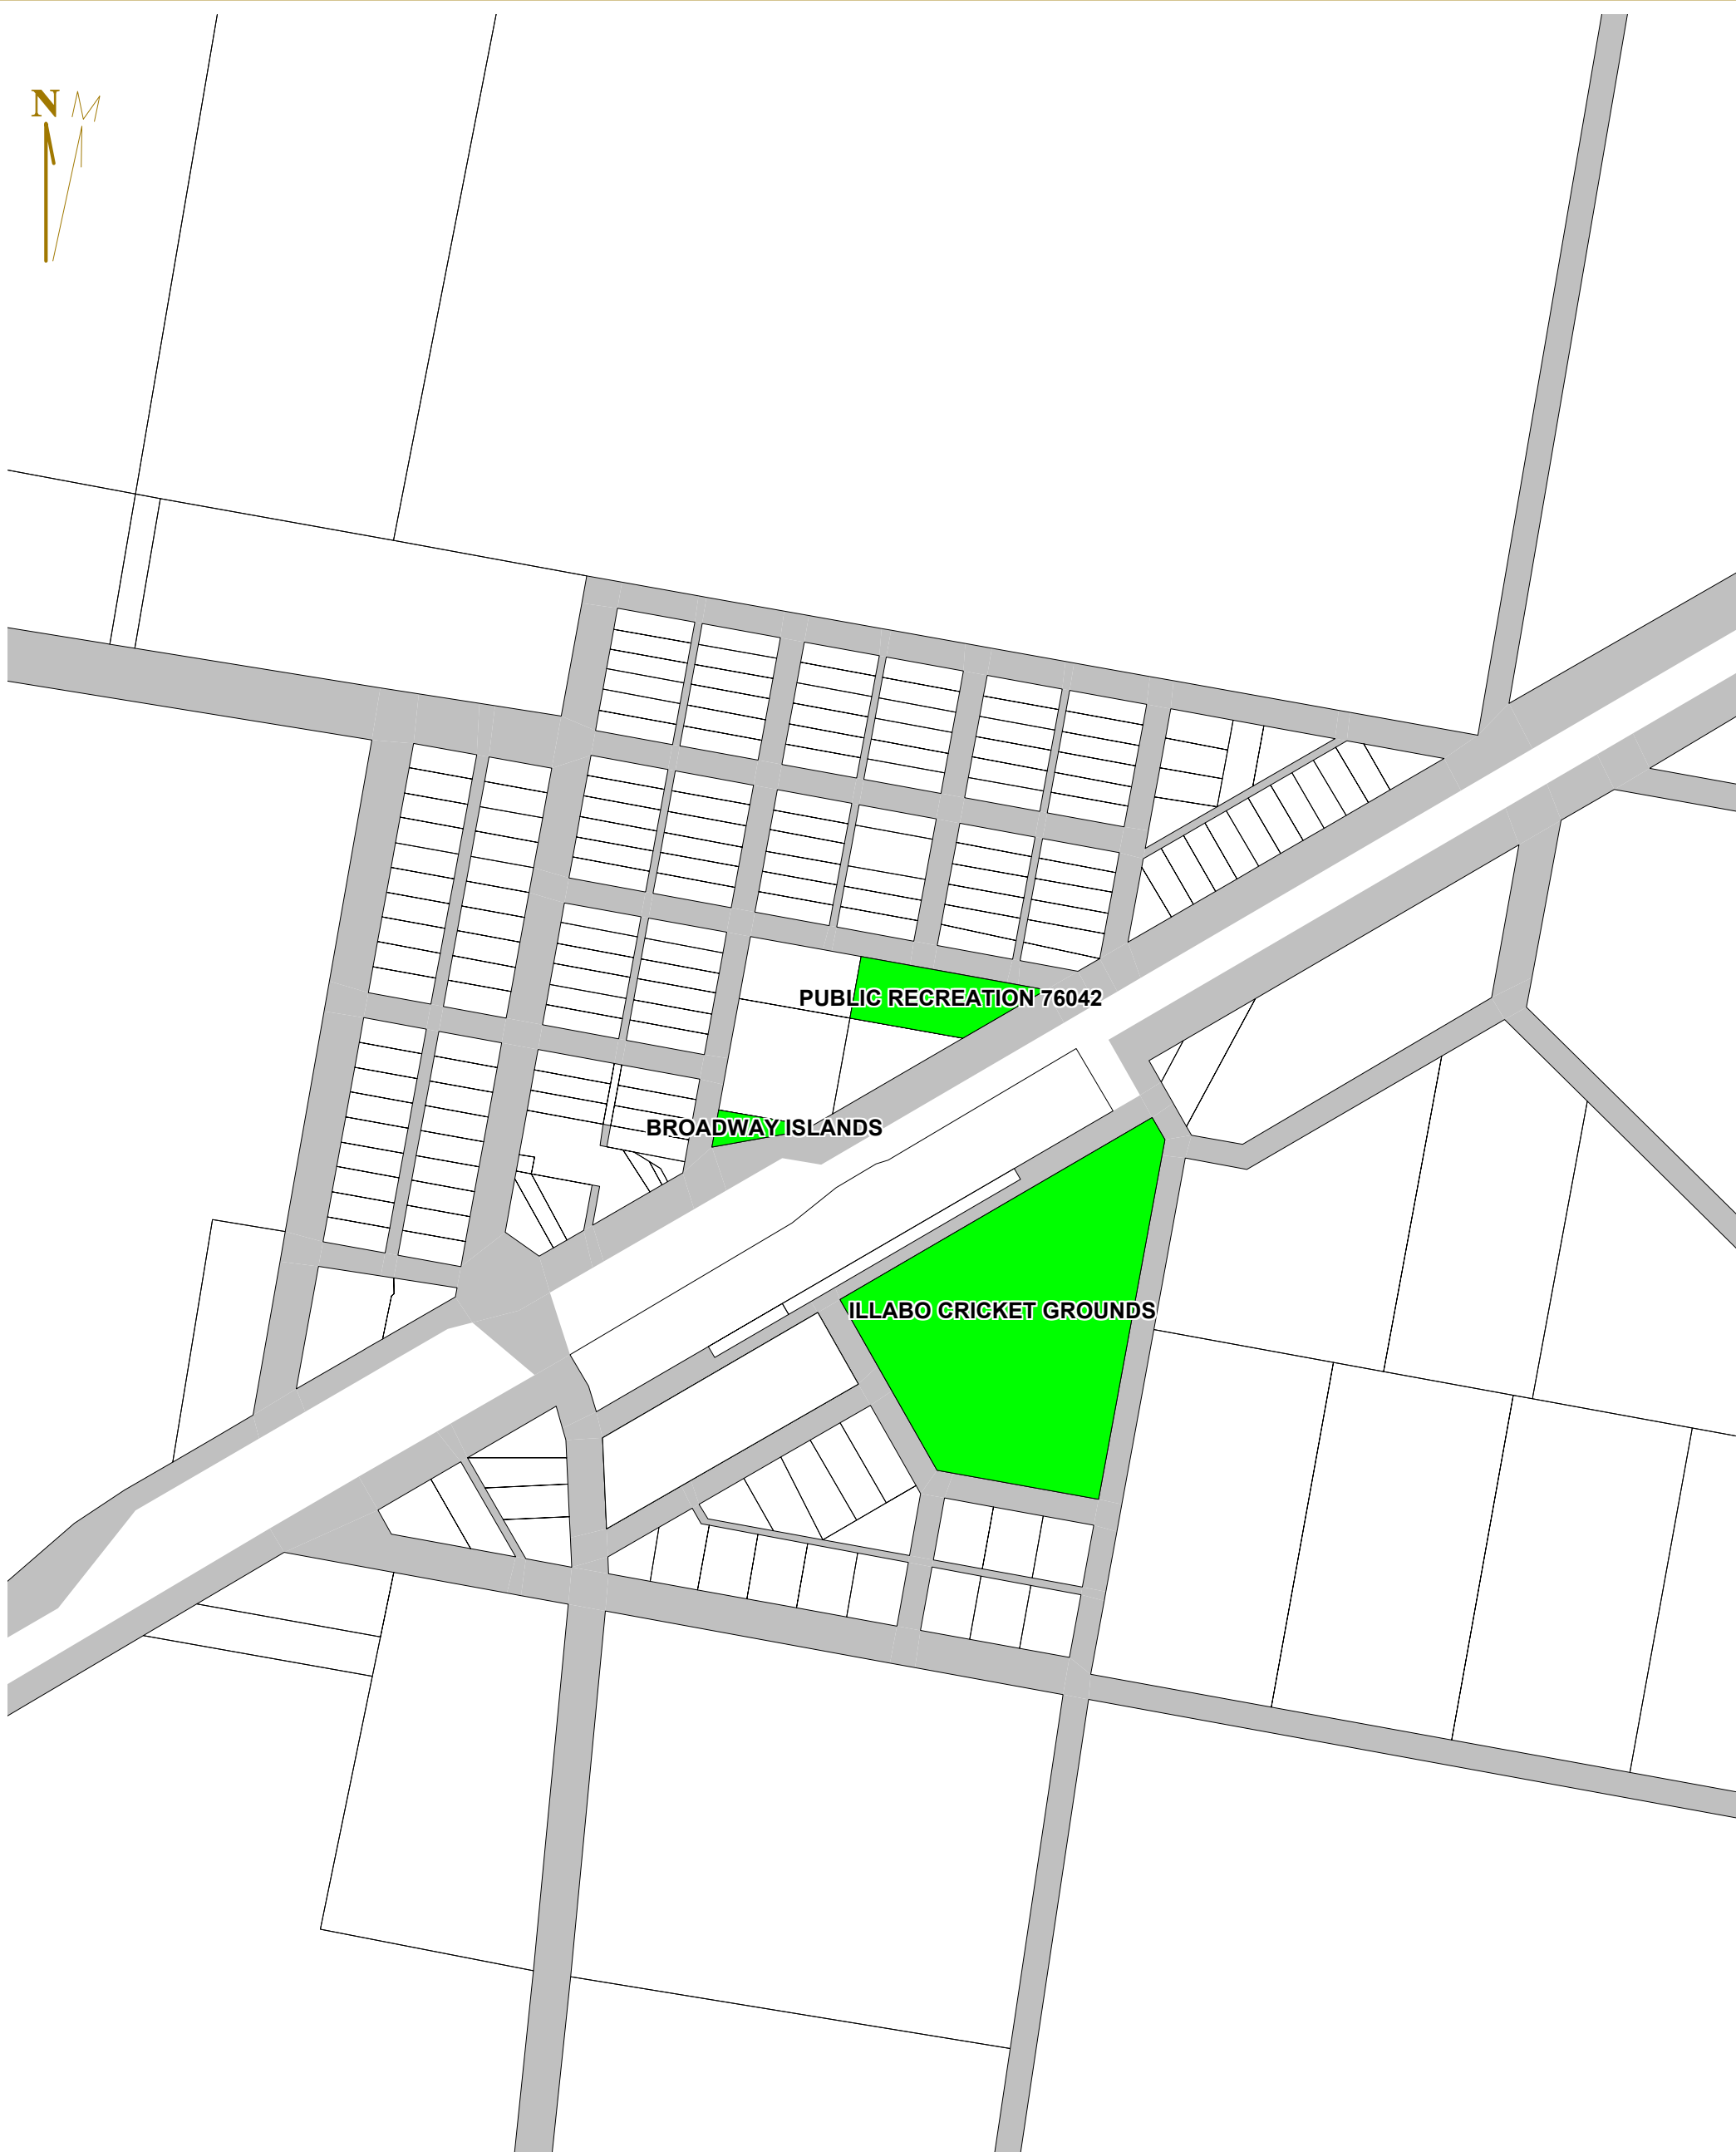

**LEGEND**

-  Open Space
-  Recreation
-  Public Buildings
-  Urban Roads

**Junee Shire Council  
S94A Levy Contribution Plan  
Map 1  
Open Space, Recreation  
and Urban Roads**

Toni Hamblton  
7 April 2011  
Junee Shire Council  
GDA94 UTM Zone 55

Old Junee Hall

**Junee Shire Council**  
**S94A Levy Contribution Plan**  
Map 2  
Open Space, Recreation  
And Urban Roads  
Old Junee

Will Barton  
17 May 2006  
Junee Shire Council  
GDA94 UTM Zone 55

**Junee Shire Council**  
**S94A Levy Contribution Plan**  
Map 3  
Open Space, Recreation  
Illabo

Will Barton  
17 May 2006  
Junee Shire Council  
GDA94 UTM Zone 55

**Junee Shire Council**  
**S94A Levy Contribution Plan**  
Map 4  
Open Space, Recreation  
Bethungra

Scale 1:10,000  
0 250 500  
metres

Will Barton  
18 May 2006  
Junee Shire Council  
GDA94 UTM Zone 55

**Legend**

- Unsealed (dashed line)
- Sealed (solid line)
- Regional/State (thick solid line)

**Junee Shire Council**  
**S94A Levy Contribution Plan**  
Map 7  
Rural Roads