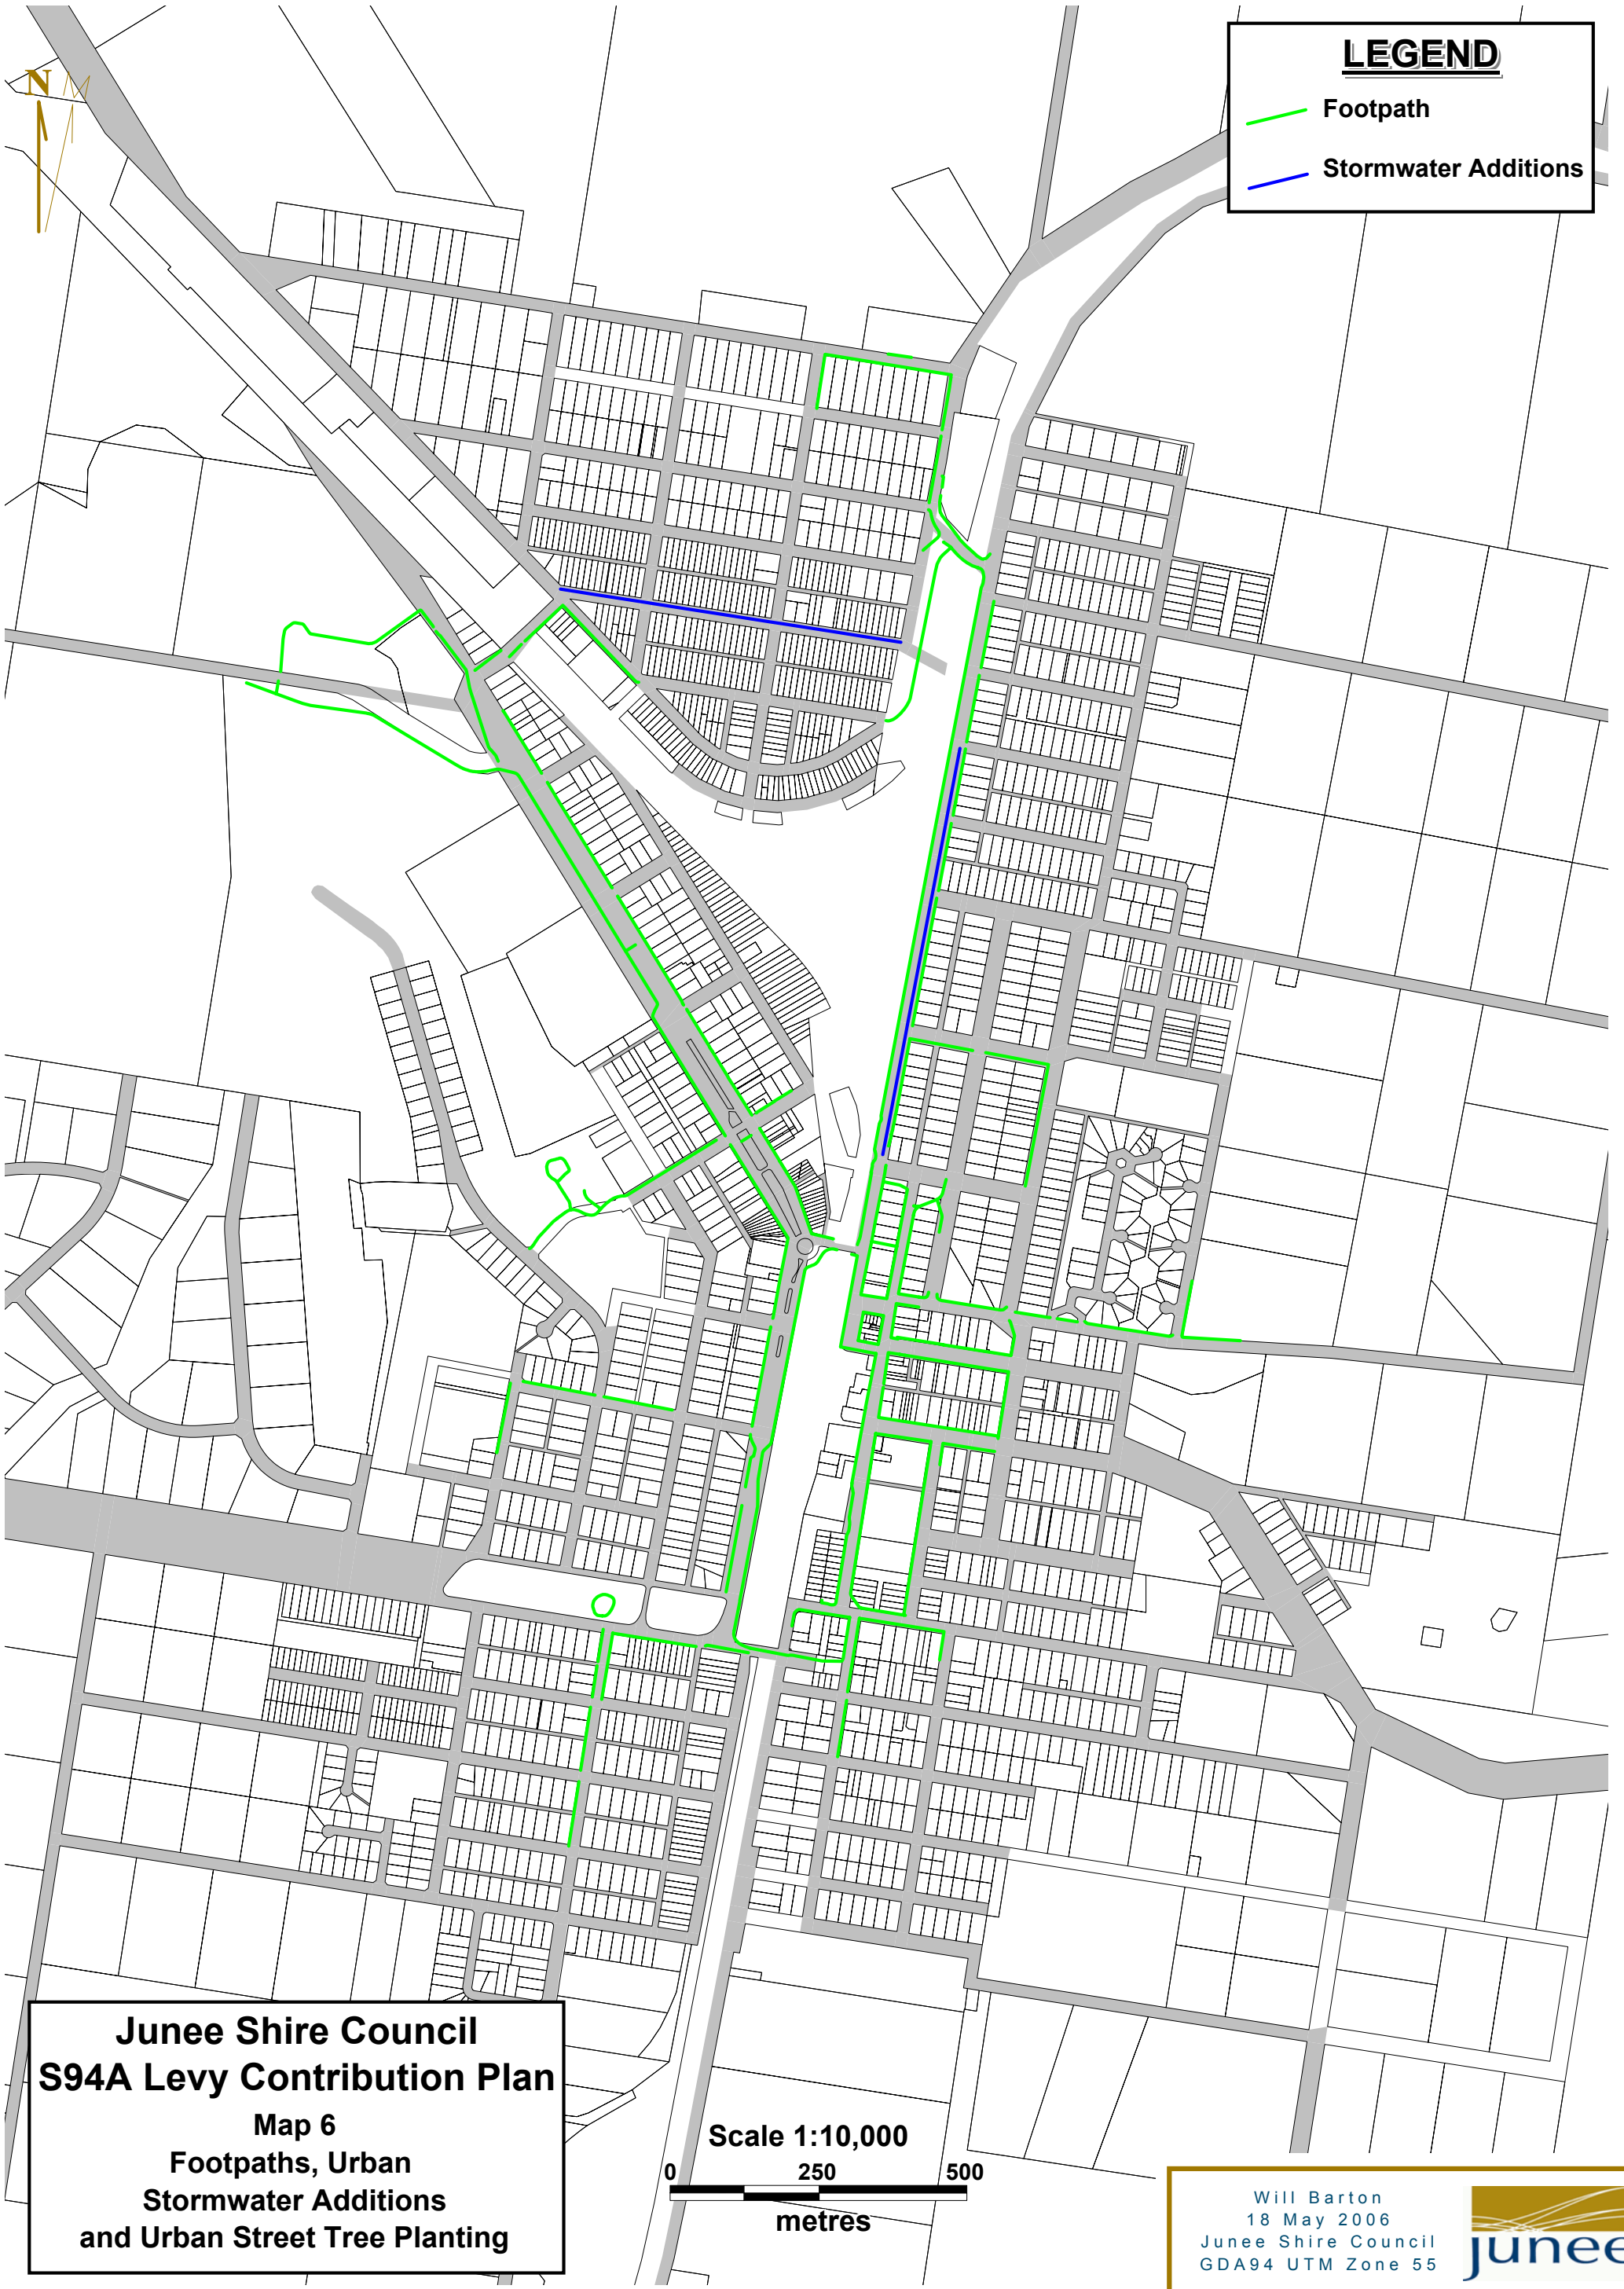

**Junee Shire Council**  
**S94A Levy Contribution Plan**  
Map 3  
Open Space, Recreation  
Illabo

Will Barton  
17 May 2006  
Junee Shire Council  
GDA94 UTM Zone 55

**Junee Shire Council**  
**S94A Levy Contribution Plan**  
Map 4  
Open Space, Recreation  
Bethungra

Scale 1:10,000

Will Barton  
17 May 2006  
Junee Shire Council  
GDA94 UTM Zone 55

**Junee Shire Council**  
**S94A Levy Contribution Plan**  
Map 5  
Open Space, Recreation  
Wantabadgery

Scale 1:10,000

**Sandy Beach Reserve**

Will Barton  
17 May 2006  
Junee Shire Council  
GDA94 UTM Zone 55

**LEGEND**

- Footpath
- Stormwater Additions

**Junee Shire Council**  
**S94A Levy Contribution Plan**  
Map 6  
Footpaths, Urban  
Stormwater Additions  
and Urban Street Tree Planting

Scale 1:10,000  
0 250 500  
metres

Will Barton  
18 May 2006  
Junee Shire Council  
GDA94 UTM Zone 55

**Legend**

- Unsealed (dashed line)
- Sealed (solid line)
- Regional/State (thick solid line)

**Junee Shire Council**  
**S94A Levy Contribution Plan**  
Map 7  
Rural Roads