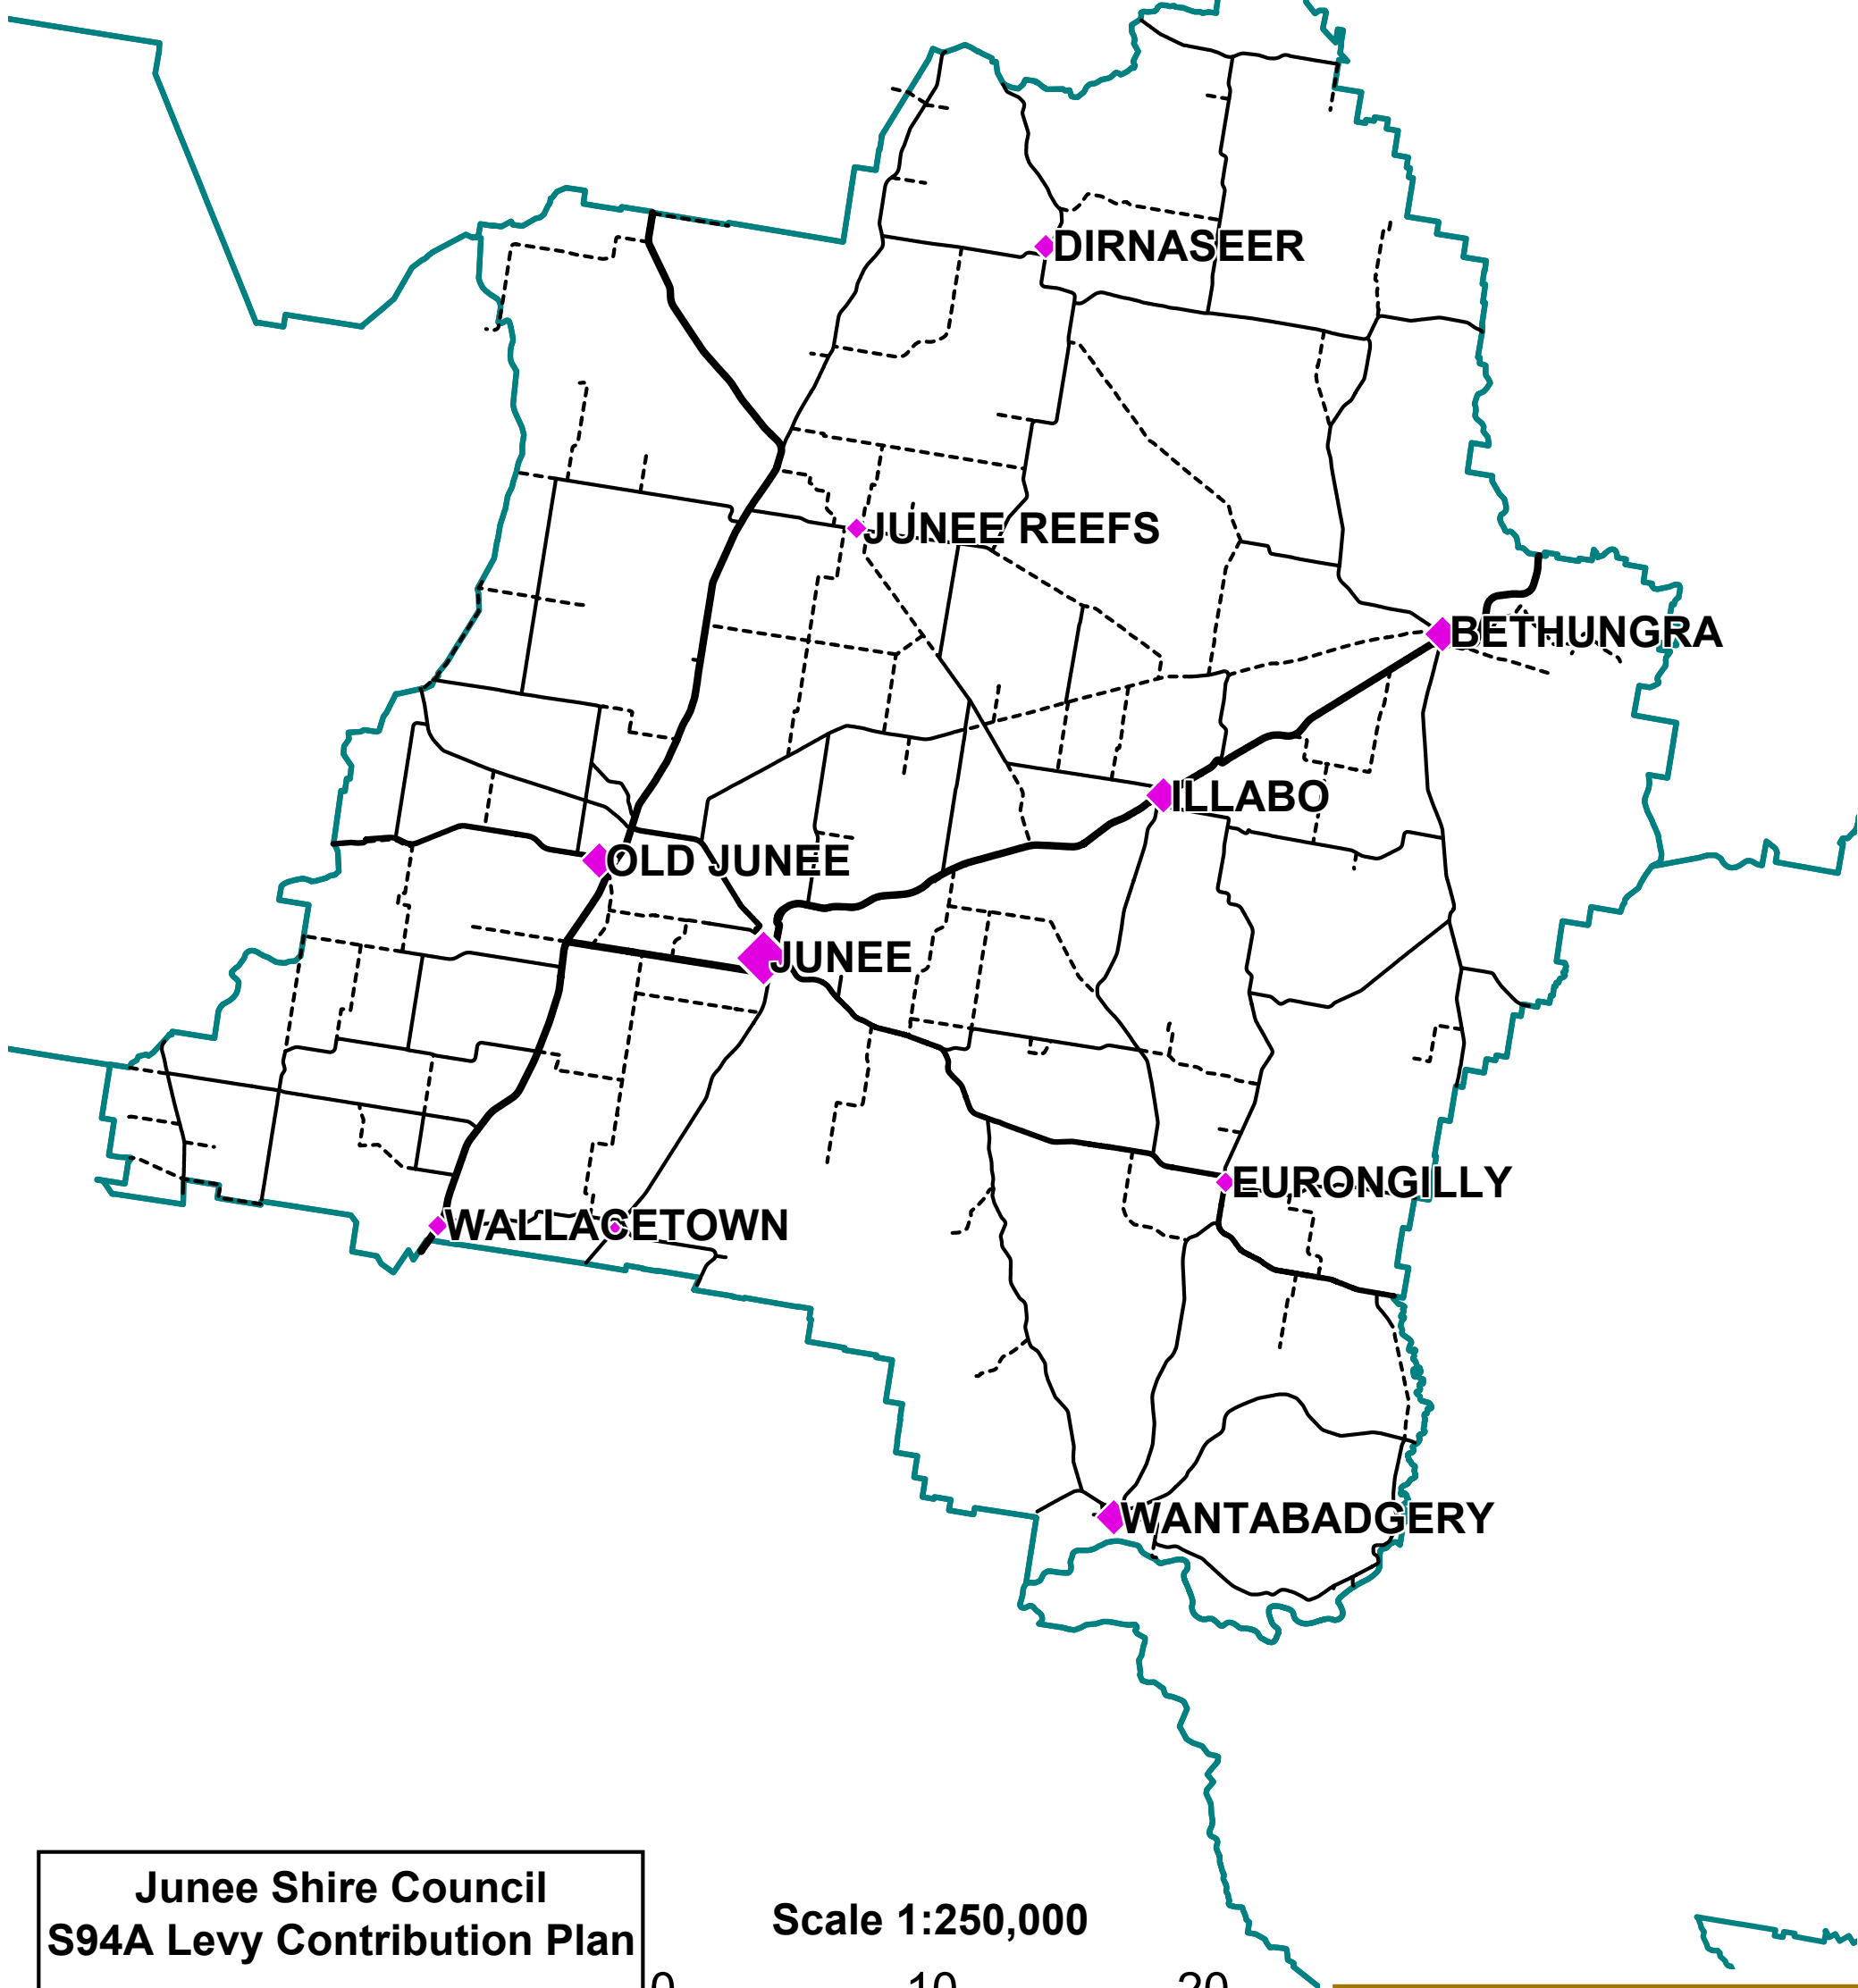

Scale 1:10,000  
0 250 500  
metres

Will Barton  
18 May 2006  
Junee Shire Council  
GDA94 UTM Zone 55

**Legend**

- Unsealed (dashed line)
- Sealed (solid line)
- Regional/State (thick solid line)

**Junee Shire Council**  
**S94A Levy Contribution Plan**  
Map 7  
Rural Roads