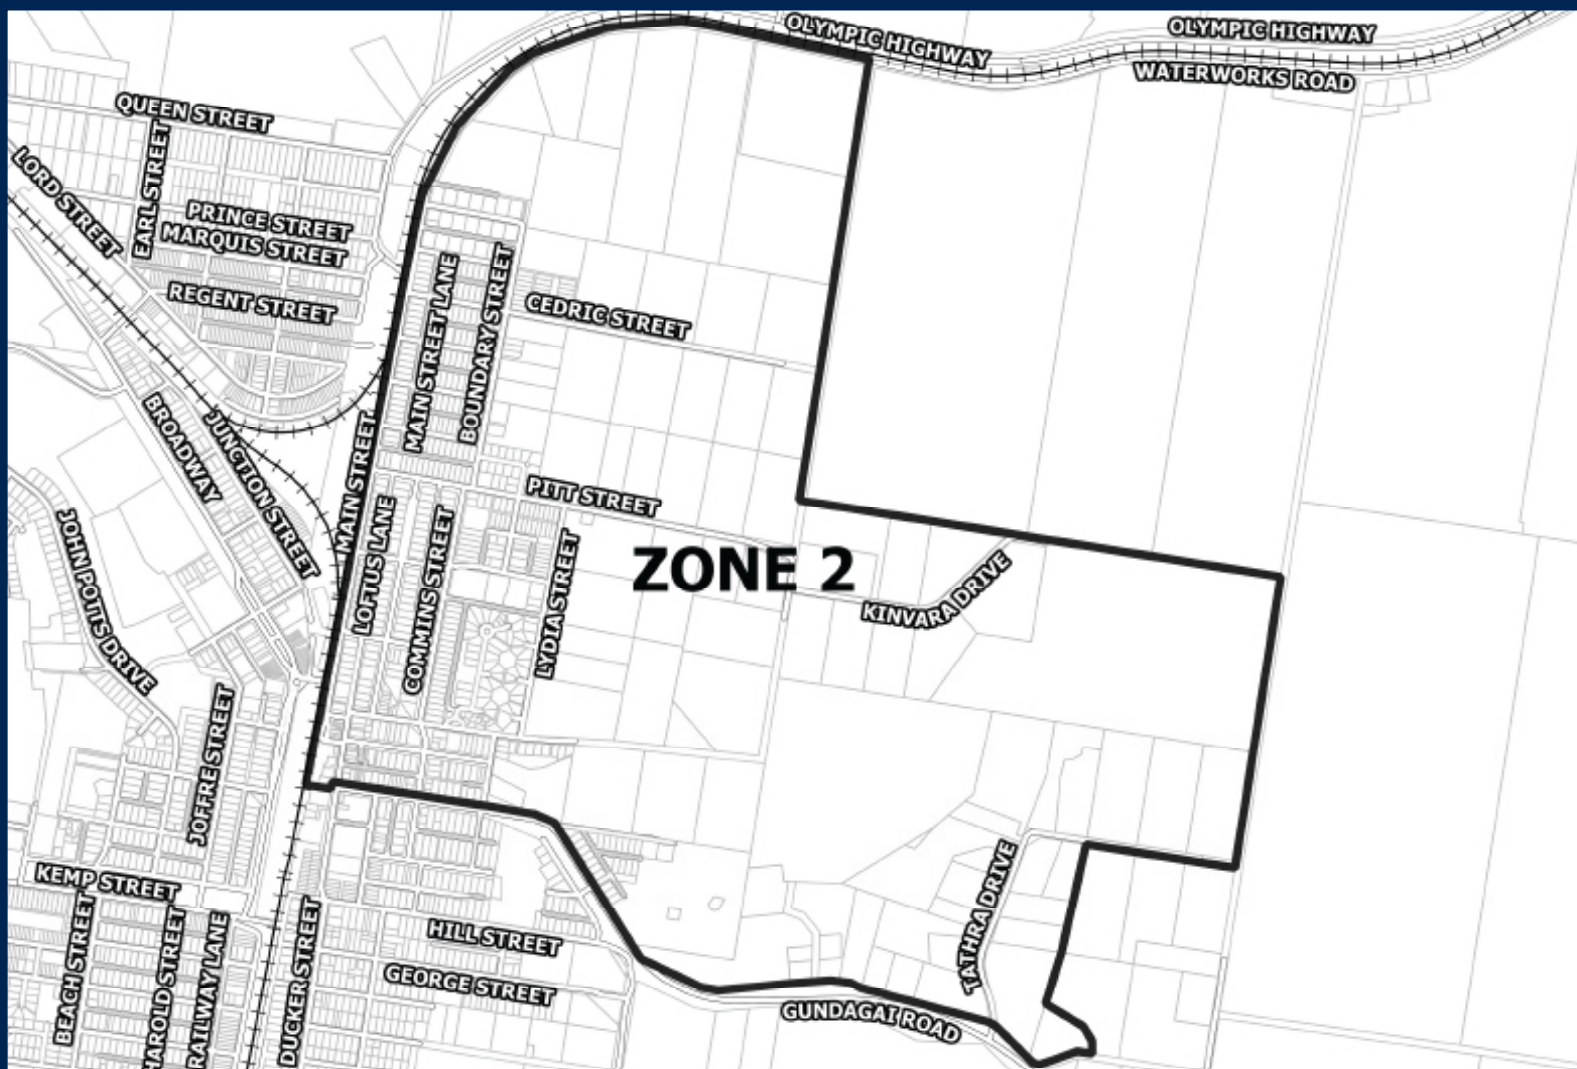

JUNEE SHIRE KERBSIDE COLLECTION SCHEDULE SEPTEMBER - DECEMBER 2023 - ZONE 2

JUNEE ZONE 2: East of railway line and north of Belmore St / Gundagai Rd

SEPTEMBER

S	M	T	W	T	F	S
					1	2
3	4	5	6	7	8	9
10	11	12	13	14	15	16
17	18	19	20	21	22	23
24	25	26	27	28	29	30

OCTOBER

S	M	T	W	T	F	S
1	2	3	4	5	6	7
8	9	10	11	12	13	14
15	16	17	18	19	20	21
22	23	24	25	26	27	29
29	30	31				

NOVEMBER

S	M	T	W	T	F	S
			1	2	3	4
5	6	7	8	9	10	11
12	13	14	15	16	17	18
19	20	21	22	23	24	25
26	27	28	29	30		

DECEMBER

S	M	T	W	T	F	S
					1	2
3	4	5	6	7	8	9
10	11	12	13	14	15	16
17	18	19	20	21	22	23
24	25	26	27	28	29	30
31						

Week 1 Garbage Monday Recycling Wednesday

Week 2 Garbage Monday Green Waste Wednesday