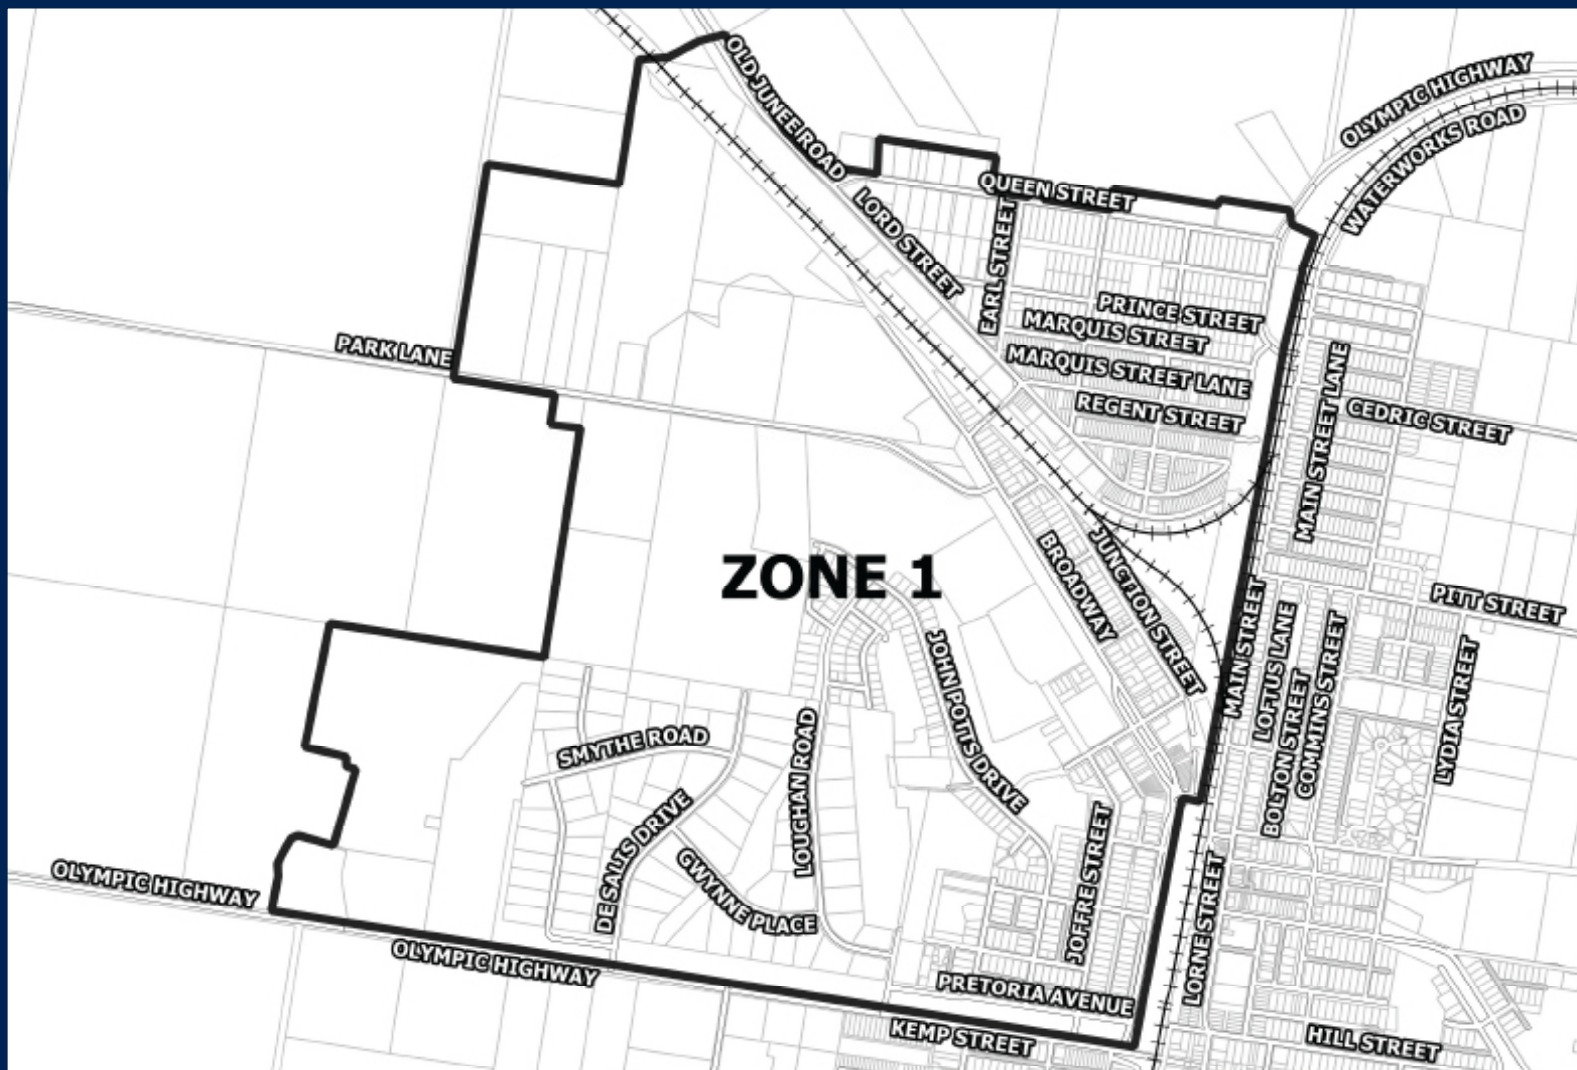

JUNEE SHIRE KERBSIDE COLLECTION SCHEDULE JANUARY TO APRIL 2024 - ZONE 1

JUNEE ZONE 1: West of railway line and north of Kemp St / Olympic Hwy

JANUARY

S	M	T	W	T	F	S
	1	2	3	4	5	6
7	8	9	10	11	12	13
14	15	16	17	18	19	20
21	22	23	24	25	26	27
28	29	30	31			

FEBRUARY

S	M	T	W	T	F	S
				1	2	3
4	5	6	7	8	9	10
11	12	13	14	15	16	17
18	19	20	21	22	23	24
25	26	27	28	29		

MARCH

S	M	T	W	T	F	S
					1	2
3	4	5	6	7	8	9
10	11	12	13	14	15	16
17	18	19	20	21	22	23
24	25	26	27	28	29	30
31						

APRIL

S	M	T	W	T	F	S
	1	2	3	4	5	6
7	8	9	10	11	12	13
14	15	16	17	18	19	20
21	22	23	24	25	26	27
28	29	30				

Week 1 Garbage Monday Green Waste Tuesday

Week 2 Garbage Monday Recycling Tuesday