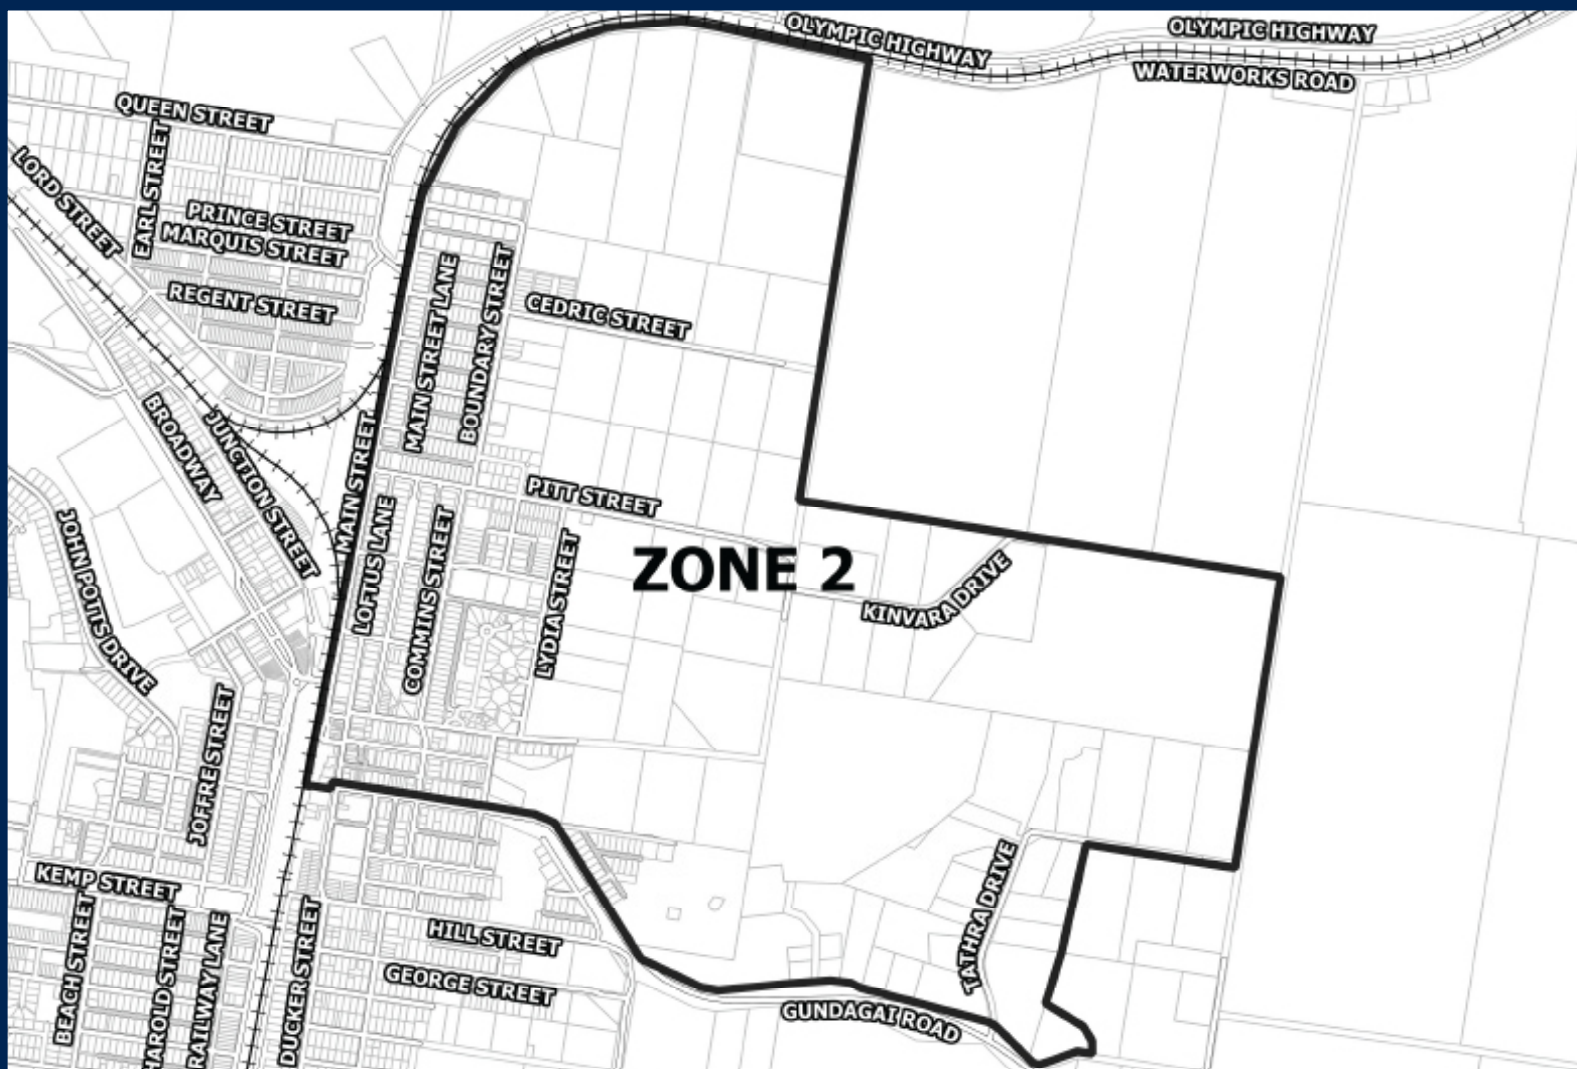

JUNEE SHIRE KERBSIDE COLLECTION SCHEDULE JANUARY TO APRIL 2024 - ZONE 2

JUNEE ZONE 2: East of railway line and north of Belmore St / Gundagai Rd

JANUARY

S	M	T	W	T	F	S
	1	2	3	4	5	6
7	8	9	10	11	12	13
14	15	16	17	18	19	20
21	22	23	24	25	26	27
28	29	30	31			

FEBRUARY

S	M	T	W	T	F	S
				1	2	3
4	5	6	7	8	9	10
11	12	13	14	15	16	17
18	19	20	21	22	23	24
25	26	27	28	29		

MARCH

S	M	T	W	T	F	S
					1	2
3	4	5	6	7	8	9
10	11	12	13	14	15	16
17	18	19	20	21	22	23
24	25	26	27	28	29	30
31						

APRIL

S	M	T	W	T	F	S
	1	2	3	4	5	6
7	8	9	10	11	12	13
14	15	16	17	18	19	20
21	22	23	24	25	26	27
28	29	30				

Week 1 Garbage Monday Green Waste Wednesday

Week 2 Garbage Monday Recycling Wednesday