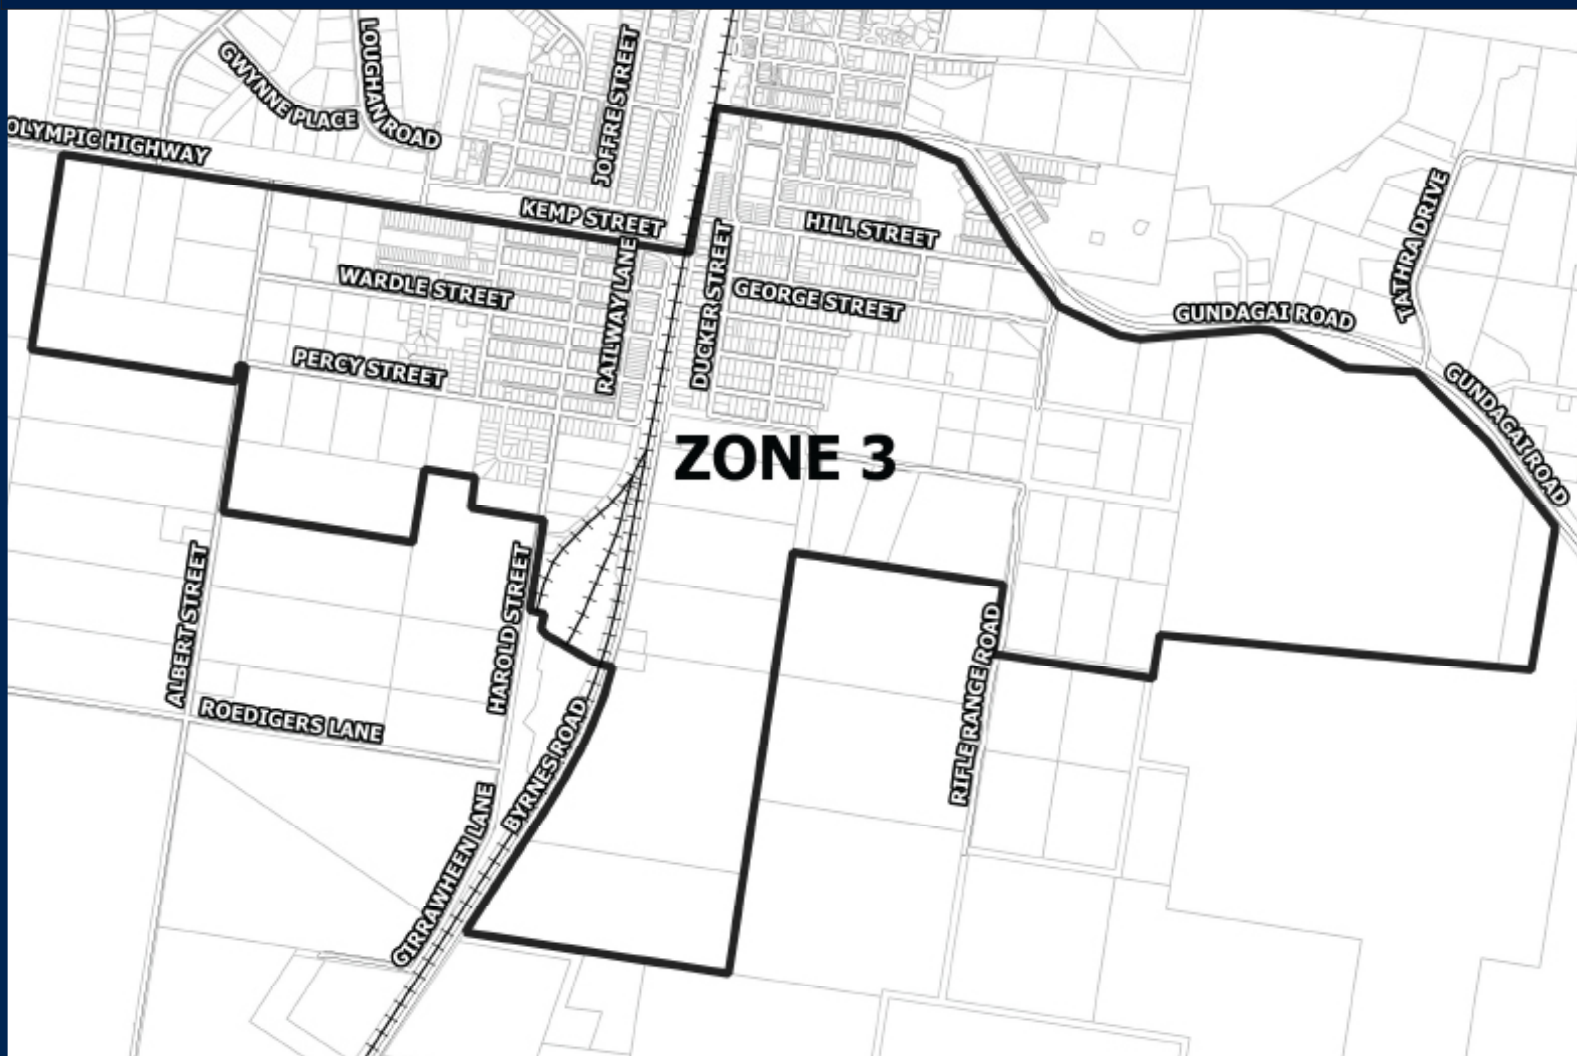

JUNEE SHIRE KERBSIDE COLLECTION SCHEDULE JANUARY TO APRIL 2024 - ZONE 3

**JUNEE ZONE 3: South of Kemp St / Olympic Hwy west of the railway.
South of Belmore St / Gundagai Rd east of railway**

JANUARY

S	M	T	W	T	F	S
	1	2	3	4	5	6
7	8	9	10	11	12	13
14	15	16	17	18	19	20
21	22	23	24	25	26	27
28	29	30	31			

MARCH

S	M	T	W	T	F	S
					1	2
3	4	5	6	7	8	9
10	11	12	13	14	15	16
17	18	19	20	21	22	23
24	25	26	27	28	29	30
31						

FEBRUARY

S	M	T	W	T	F	S
				1	2	3
4	5	6	7	8	9	10
11	12	13	14	15	16	17
18	19	20	21	22	23	24
25	26	27	28	29		

APRIL

S	M	T	W	T	F	S
	1	2	3	4	5	6
7	8	9	10	11	12	13
14	15	16	17	18	19	20
21	22	23	24	25	26	27
28	29	30				

Week 1 Garbage Monday Green Waste Friday

Week 2 Garbage Monday Recycling Friday