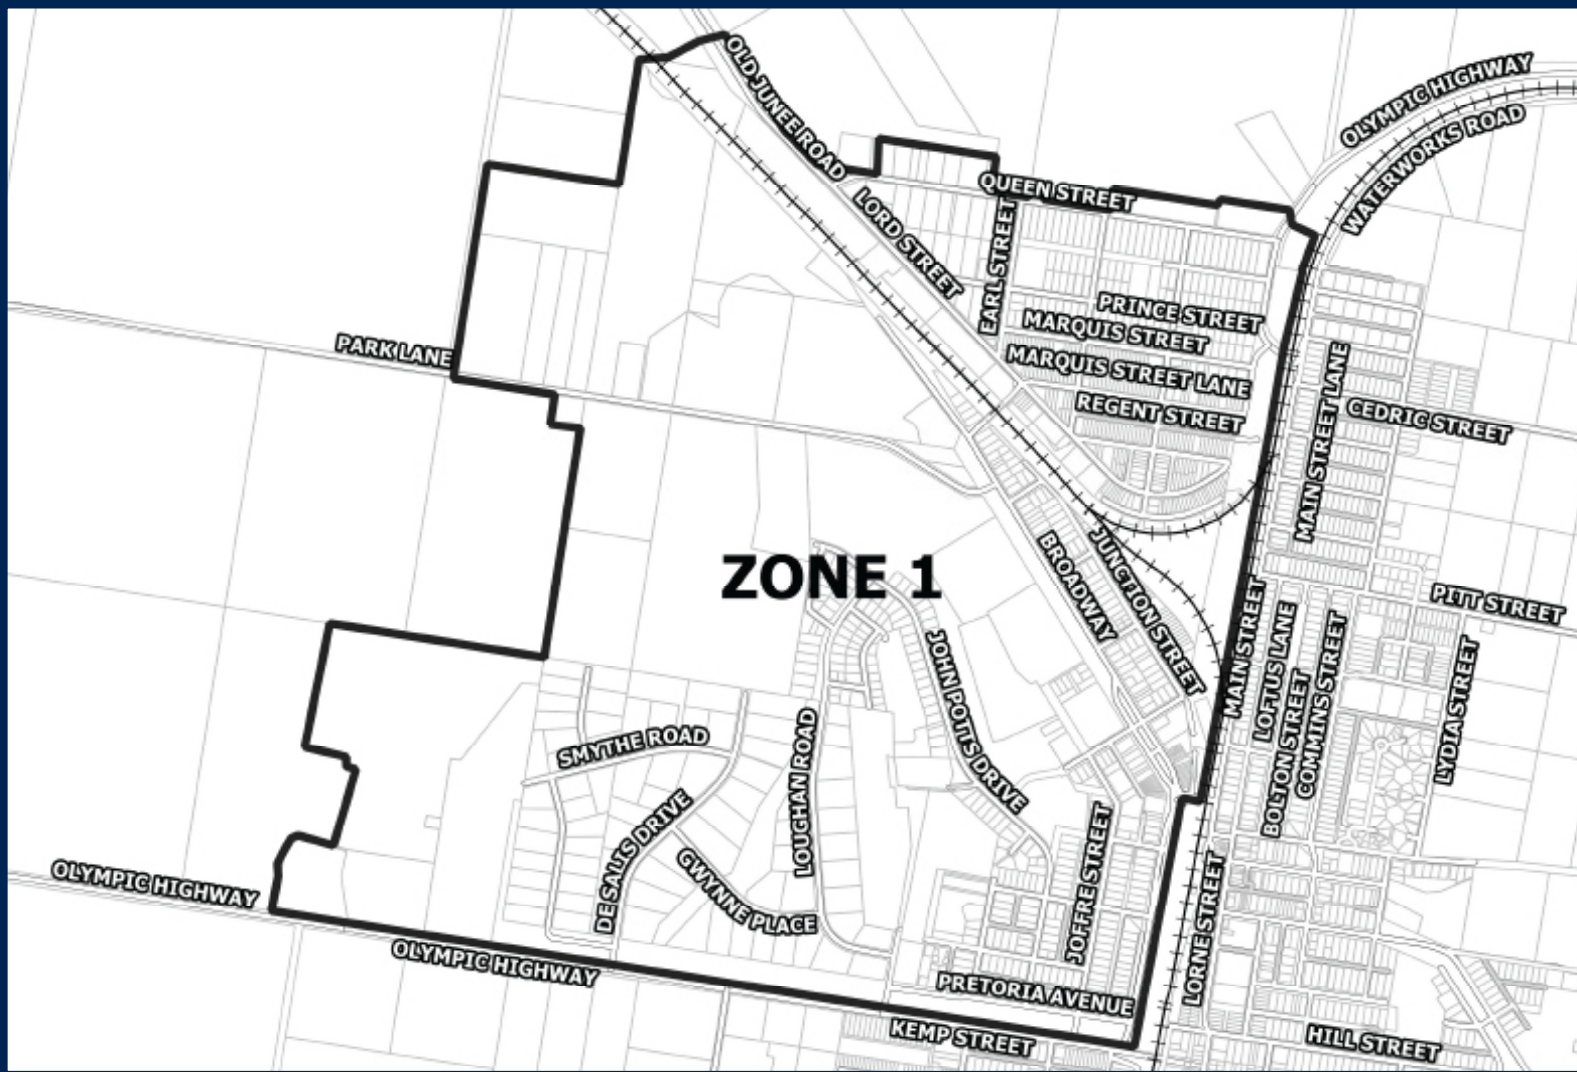

JUNEE SHIRE KERBSIDE COLLECTION SCHEDULE MAY - AUGUST 2024 - ZONE 1

JUNEE ZONE 1: West of railway line and north of Kemp St / Olympic Hwy

MAY

S	M	T	W	T	F	S
			1	2	3	4
5	6	7	8	9	10	11
12	13	14	15	16	17	18
19	20	21	22	23	24	25
26	27	28	29	30	31	

JUNE

S	M	T	W	T	F	S
						1
2	3	4	5	6	7	8
9	10	11	12	13	14	15
16	17	18	19	20	21	22
23	24	25	26	27	28	29
30						

JULY

S	M	T	W	T	F	S
	1	2	3	4	5	6
7	8	9	10	11	12	13
14	15	16	17	18	19	20
21	22	23	24	25	26	27
28	29	30	31			

AUGUST

S	M	T	W	T	F	S
				1	2	3
4	5	6	7	8	9	10
11	12	13	14	15	16	17
18	19	20	21	22	23	24
25	26	27	28	29	30	31

- Week 1** Garbage Monday Recycling Tuesday
- Week 2** Garbage Monday Green Waste Tuesday