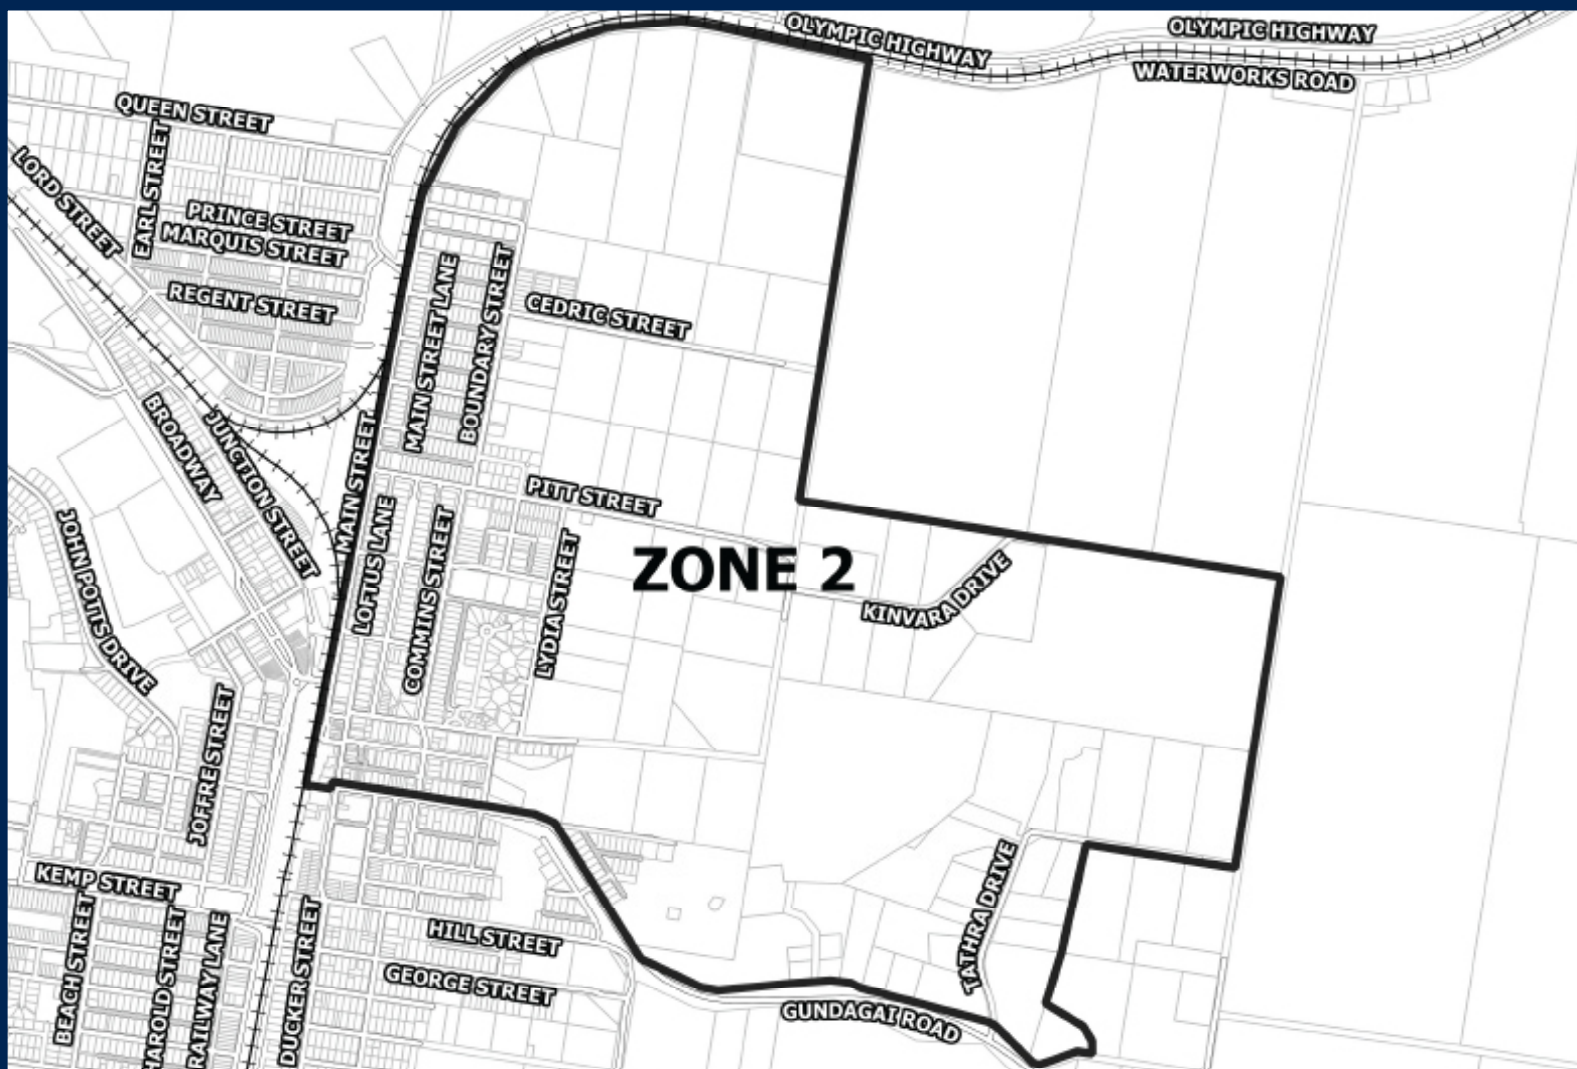

# JUNEE SHIRE KERBSIDE COLLECTION SCHEDULE MAY - AUGUST 2024 - ZONE 2

## JUNEE ZONE 2: East of railway line and north of Belmore St / Gundagai Rd

### AUGUST

S	M	T	W	T	F	S
				1	2	3
4	5	6	7	8	9	10
11	12	13	14	15	16	17
18	19	20	21	22	23	24
25	26	27	28	29	30	31

**Week 1** Garbage Monday Recycling Wednesday

**Week 2** Garbage Monday Green Waste Wednesday