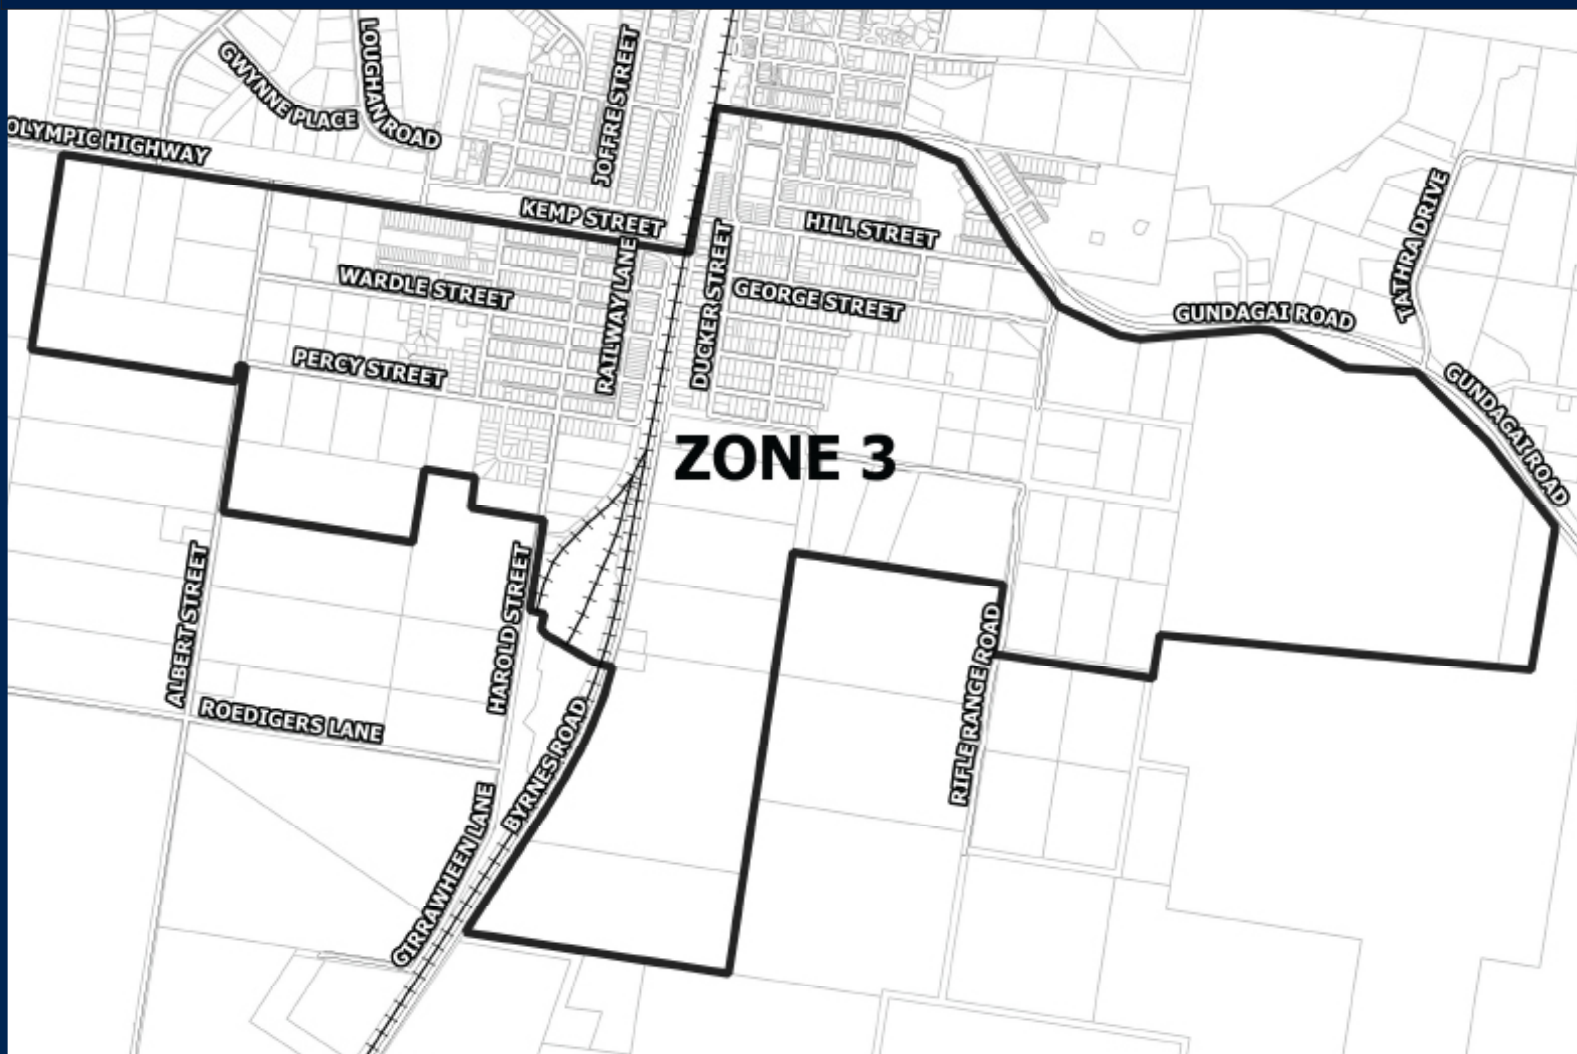

JUNEE SHIRE KERBSIDE COLLECTION SCHEDULE MAY - AUGUST 2024 - ZONE 3

ZONE 3

**JUNEE ZONE 3: South of Kemp St / Olympic Hwy west of the railway.
South of Belmore St / Gundagai Rd east of railway**

MAY						
S	M	T	W	T	F	S
			1	2	3	4
5	6	7	8	9	10	11
12	13	14	15	16	17	18
19	20	21	22	23	24	25
26	27	28	29	30	31	

AUGUST						
S	M	T	W	T	F	S
				1	2	3
4	5	6	7	8	9	10
11	12	13	14	15	16	17
18	19	20	21	22	23	24
25	26	27	28	29	30	31

Week 1 Garbage Monday Recycling Friday

Week 2 Garbage Monday Green Waste Friday